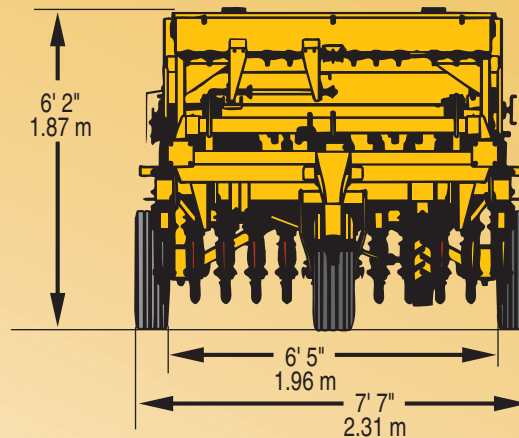

This grain drill carries the name "All Purpose Drill" because the 77 drill can be easily adjusted to seed into the major tillage practices - Conventional Till, Mulch or Minimum Till, and No-Till.

The 77 All Purpose Drill is also ideal for these applications - pasture renovation, habitat and food plots for wildlife, erosion control, landscape work, small farms, orchards, and rental markets.

SEED OPENERS

Seeding Row Spacing 7 in (17.78 cm)
 Seeding Width 77 in (1.95 m)
 Number of Seed Openers 12
 Opener Type Coulter-Disc Offset Opener
 Coulter Lead Distance 1-½ in (3.81 cm)
 Opener Spring Pressure Range 135 lbs to 300 lbs
 (61.36 kg to 136.36 kg)
 Opener Travel Range 10 in (25.4 cm)
 Disc Soil Penetration Range up to 3 in (7.62 cm)
 Coulter Size 5/32 in x 14 in
 (4 mm x 35.56 cm) dia
 Disc Size 3/32 in x 14 in
 (2.5 mm x 35.56 cm) dia
 Disc Bearings Heavy Duty - Sealed ¾ in
 (19.05 mm) Double Row Ball Bearings

PRESS WHEELS

Types 2 in x 15-½ in (50.8 mm x 39.37 cm) Steel
 2 in x 13 in (50.8 mm x 33.02 cm) Rubber

REQUIREMENTS FOR OPERATION

Drill Hitch

Hydraulic cylinder - 3 in dia x 8 in (7.62 cm x 20.32 cm) stroke x 20-¼ in (51.435 cm) retracted length, hydraulic hoses and male hydraulic coupler tips
 Other Options - as required

OPTIONS

Hydraulic lift cylinder
 Legume box
 Native grass attachment
 Single bottom agitators
 Hub type acre counter
 Ballast barrels
 Front stabilizer

SPECIFICATIONS [77 Drill]

ADDITIONAL FEATURES

- Seeds two different seed varieties simultaneously, add the optional legume box and now seed 3 different seed varieties all without seed mixing
- Coulter-Disc offset openers cut through heavy soils and residues
- Opener down-pressure springs are adjustable from 135 to 300 pounds
- 7 in. (17.78 cm) row spacing and 7 ft. (2.13 m) seeding width
- Narrow transport width
- Accurate Seed Depth
- Dry Fertilizer placement capable
- Optional Native Grass Attachment
- Optional Road Lighting Kit