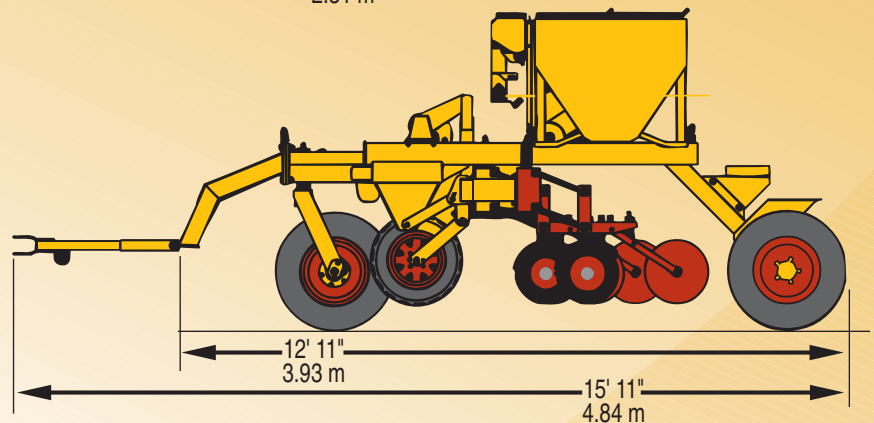

This grain drill carries the name "All Purpose Drill" because the 77 drill can be easily adjusted to seed into the major tillage practices - Conventional Till, Mulch or Minimum Till, and No-Till.

The 77 All Purpose Drill is also ideal for these applications - pasture renovation, habitat and food plots for wildlife, erosion control, landscape work, small farms, orchards, and rental markets.

SEED OPENERS

Seeding Row Spacing 7 in (17.78 cm)
 Seeding Width 77 in (1.95 m)
 Number of Seed Openers 12
 Opener Type Coulter-Disc Offset Opener
 Coulter Lead Distance 1-½ in (3.81 cm)
 Opener Spring Pressure Range 135 lbs to 300 lbs
 (61.36 kg to 136.36 kg)
 Opener Travel Range 10 in (25.4 cm)
 Disc Soil Penetration Range up to 3 in (7.62 cm)
 Coulter Size 5/32 in x 14 in
 (4 mm x 35.56 cm) dia
 Disc Size 3/32 in x 14 in
 (2.5 mm x 35.56 cm) dia
 Disc Bearings Heavy Duty - Sealed ¾ in
 (19.05 mm) Double Row Ball Bearings

PRESS WHEELS

Types 2 in x 15-½ in (50.8 mm x 39.37 cm) Steel
 2 in x 13 in (50.8 mm x 33.02 cm) Rubber

REQUIREMENTS FOR OPERATION

Drill Hitch

Hydraulic cylinder - 3 in dia x 8 in (7.62 cm x 20.32 cm) stroke x 20-¼ in (51.435 cm) retracted length, hydraulic hoses and male hydraulic coupler tips
 Other Options - as required

OPTIONS

Hydraulic lift cylinder
 Legume box
 Native grass attachment
 Single bottom agitators
 Hub type acre counter
 Ballast barrels
 Front stabilizer

SPECIFICATIONS [77 Drill]

ADDITIONAL FEATURES

- Seeds two different seed varieties simultaneously, add the optional legume box and now seed 3 different seed varieties all without seed mixing
- Coulter-Disc offset openers cut through heavy soils and residues
- Opener down-pressure springs are adjustable from 135 to 300 pounds
- 7 in. (17.78 cm) row spacing and 7 ft. (2.13 m) seeding width
- Narrow transport width
- Accurate Seed Depth
- Dry Fertilizer placement capable
- Optional Native Grass Attachment
- Optional Road Lighting Kit