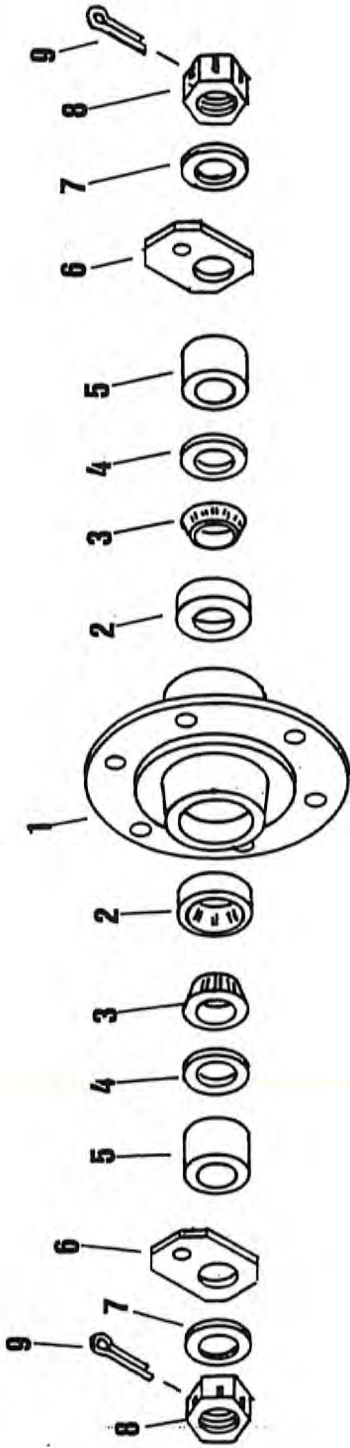

6 Wheel and Hub Assembly

Wheel and Hub Assembly 7

Item	Part Number	Qty.	Description
1	2900088	1	Hub H-628
2	2900087	2	Cup 2720
3	2900086	2	Cone 2788
4	2900085	2	Seals
5	2900084	2	Spacers
6	8800021	2	Spindle Keeper (Also Found with Swivel Wheel)
7	5000040	2	1" Machine Washer
8	4900020	2	1" Castle Nut
9	4800157	2	3/16" Cotter Key
10	2800001	1	Wheel 14" x 8" 6 Bolt
11	2600013	1	Tire 9.5L-14
12	2700009	1	Tube
13	3000018	-	Spindle (Not Shown)
14	2900010	6	Wheel Bolts