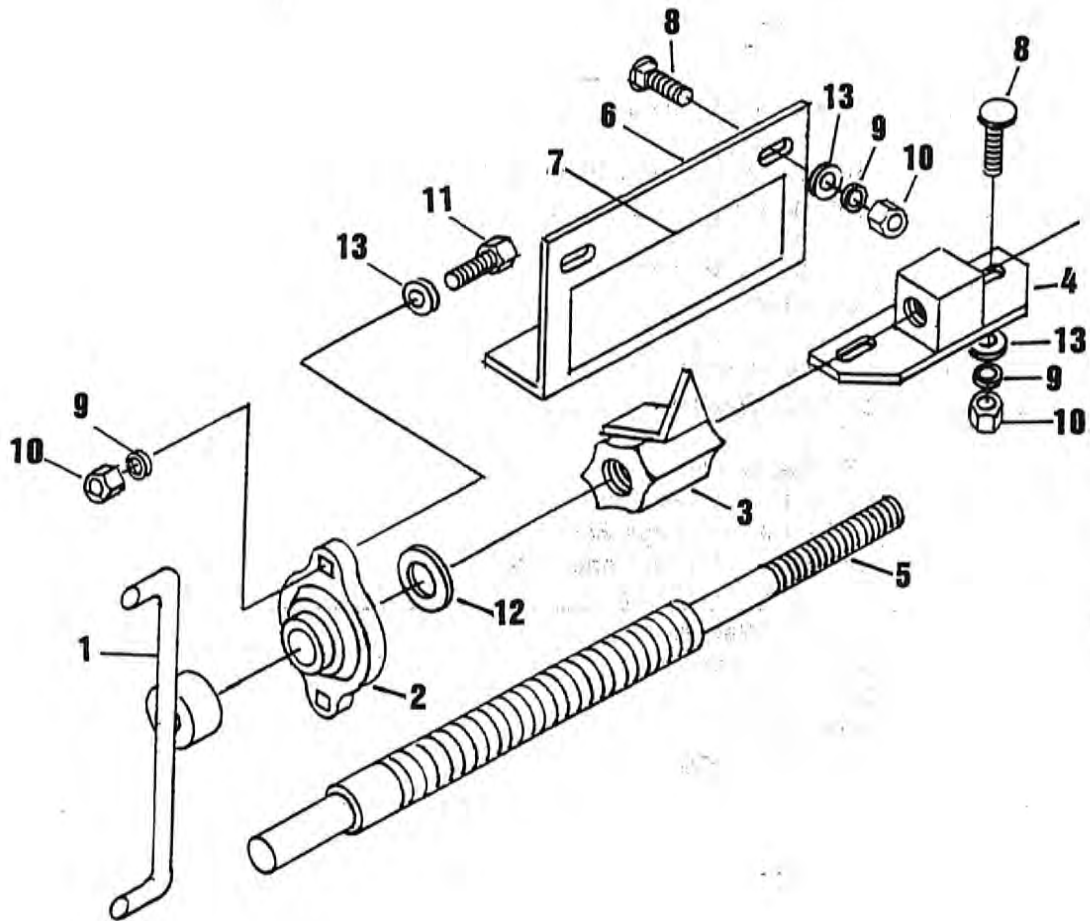

14 Seed and Fertilizer

Item	Part Number	Qty.	Description
		Per Drill	
1	8400060	2	Calibration Handle
2	1900013	2	2 Hole Cast Flangette 3/4"
3	7500071	2	Calibration Pointer Nut
4	7500072	2	Calibration Control Plate Nut
5	7500073	2	Calibration Shaft
6	8400061	2	Calibration Scale Plate
7	6500016	1	Calibration Scale Decal - Grain
7A	6500017	1	Calibration Scale Decal - Fertilizer
8	4800008	8	5/16" x 3/4" Carriage Bolt
9	5000022	12	5/16" Lock Washer
10	4900003	12	5/16" Hex Nut
11	4800013	4	5/16" x 1" Hex Bolt
12	5000039	2	1 1/4" OD x 13/16" ID x .110 Washer
13	5000023	12	5/16" Flat Washer