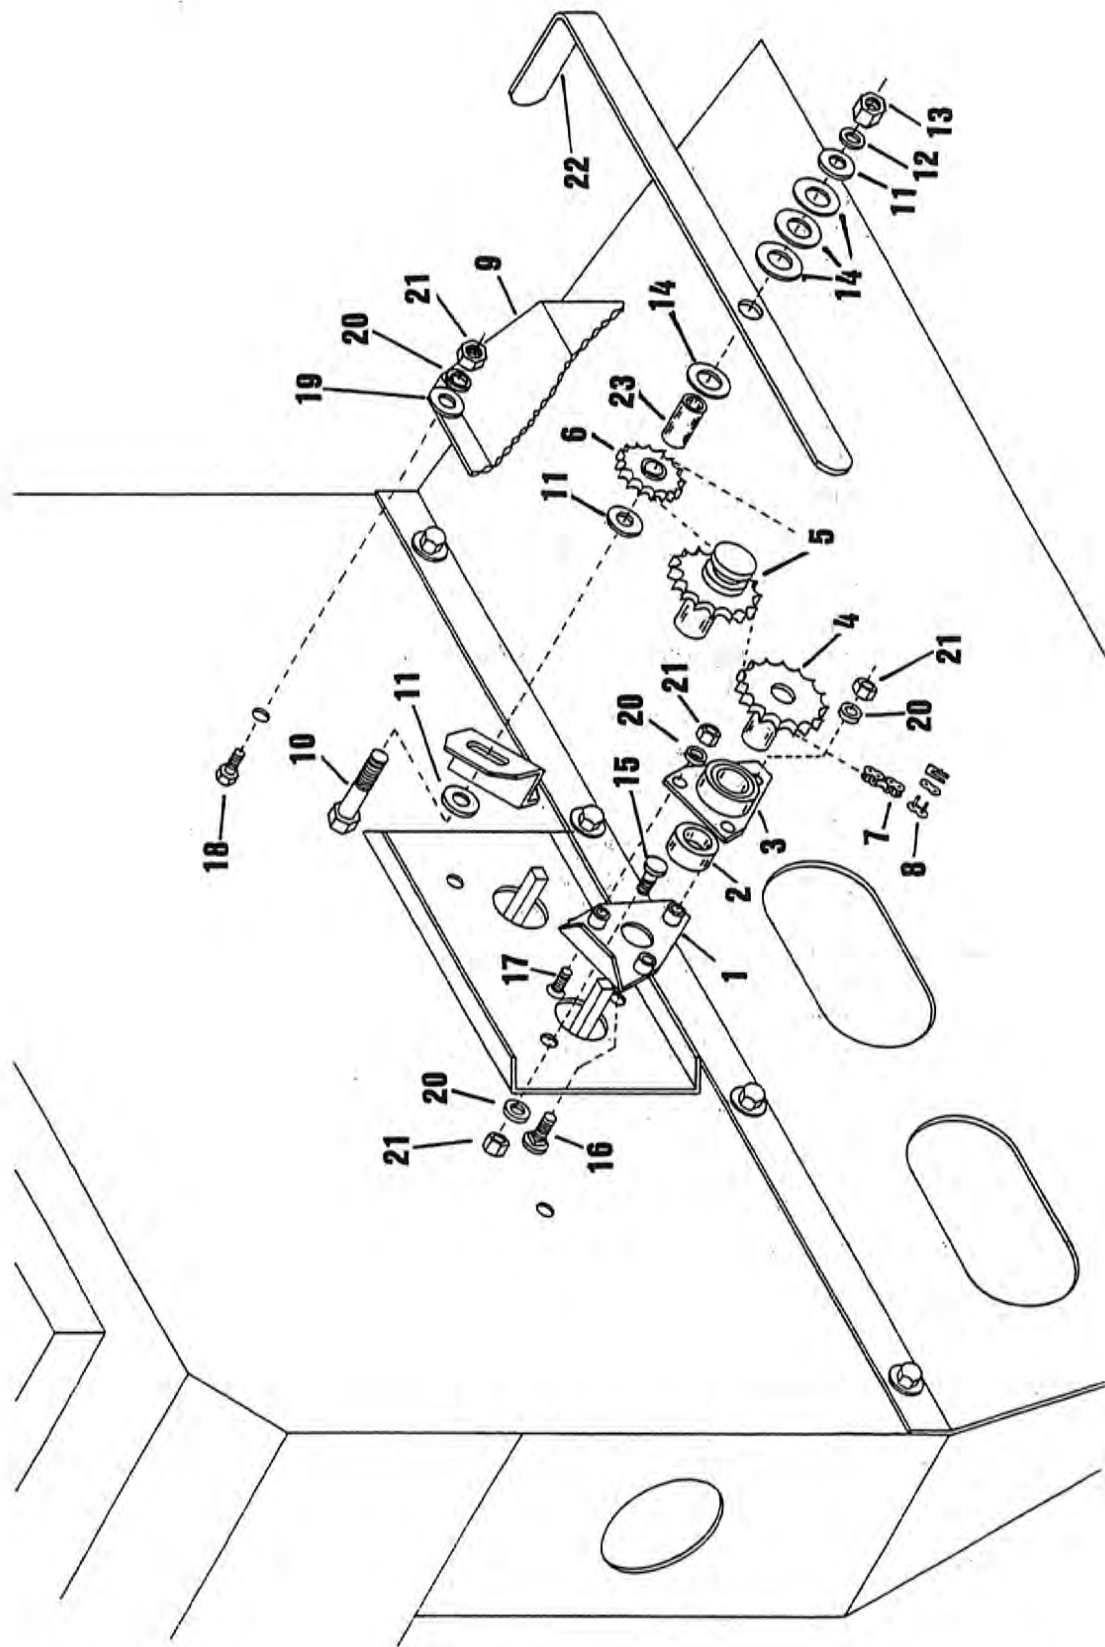

12 Tank Drive

Item	Part Number	Qty.	Description
1	8400074	2	Sealer Plate
2	2200002	2	1¼" ID Lock Collar
3	8400070	2	Bracket with Bearing (Complete)
4	8400071	1	Drive Sprocket
5	8300383	1	Drive Sprocket with Monitor Cam
6	1000039	1	Idler Sprocket
7	1100139	1	#50 Chain 151 Links
8	1100059	1	#50 Chain Connector Link
9	8800043	1	Drive Shield
10	4800051	1	½" x 2½" Bolt
11	5000004	3	½" Flat Washer
12	5000006	1	½" Lock Washer
13	4900001	1	½" Nut
14	5000002	4	5/8" Flat Washer
15	4800053	2	3/8" x 1" Carriage Bolt
16	4800168	2	3/8" x 1¾" Carriage Bolt
17	4800167	4	3/8" x 1¼" Socket Head Screw
18	4800098	2	3/8" x 1¼" Hex Bolt
19	5000001	2	3/8" Flat Washer
20	5000019	10	3/8" Lock Washer
21	4900002	10	3/8" Hex Nut
22	8800044	1	Drive Monitor
23	8800045	1	Monitor Bushing