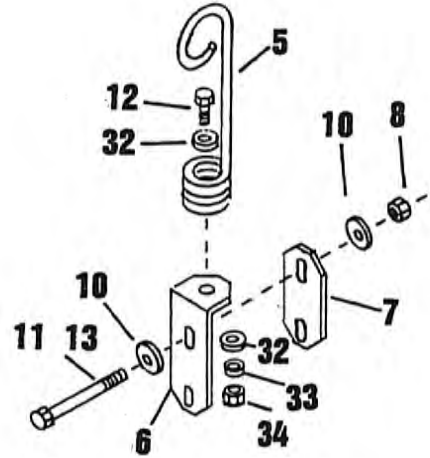

42 7-8 Drill Hitch

Item	Part Number	Qty.	Description
1	8300334	1	Hitch Block
2	8600026	1	Hitch Block Pin
3	8300341	1	2" O.D. x 1.028" I.D. 3/8" Thick Washer
4	4900015	2	1" Nylon Insert Nut
5	7500170	2	Hose Minder
6	8800095	2	Hose Minder Mount
7	8800096	2	Hose Minder Strap
8	4900002	4	3/8" Hex Nut
9	5000019	4	3/8" Lock Washer
10	5000001	8	3/8" Flat Washer
11	4800226	2	3/8" x 5 1/2" Bolt
12	4800010	2	5/8" x 2" Bolt
13	4800089	2	3/8" x 4" Bolt
14	8300329	4	Hose Clamp
15	4800142	4	3/8" x 1 3/4" Bolt
16	5000019	4	3/8" Lock Washer
17	4900002	4	3/8" Nut
18	6400001	1	Jack 2 SM-10
19	8800106	1	Pole Extension
20	8800107	1	Pole Extension Pin
21	8800108	1	Pole Extension Bolt
22	4800103	1	1/4" x 2" Cotter Pin
23	8800104	1	7" Drill Center Pole
24	8800105	1	8" Drill Center Section
25	8800100	2	Small Wings
26	8800101	2	Medium Wings
27	8800109	2	Large Wings
28	4800187	14	1" x 6" Bolt
29	4900015	14	1" Nylon Insert Nut
30	8600025	1	Per Drill 1" x 6" Hitch Pin
31	4800103	1	Per Drill 1/4" x 2" Cotter Pin
32	5000002	4	5/8" Flat Washers
33	5000003	2	5/8" Lock Washers
34	4900005	2	5/8" Nuts