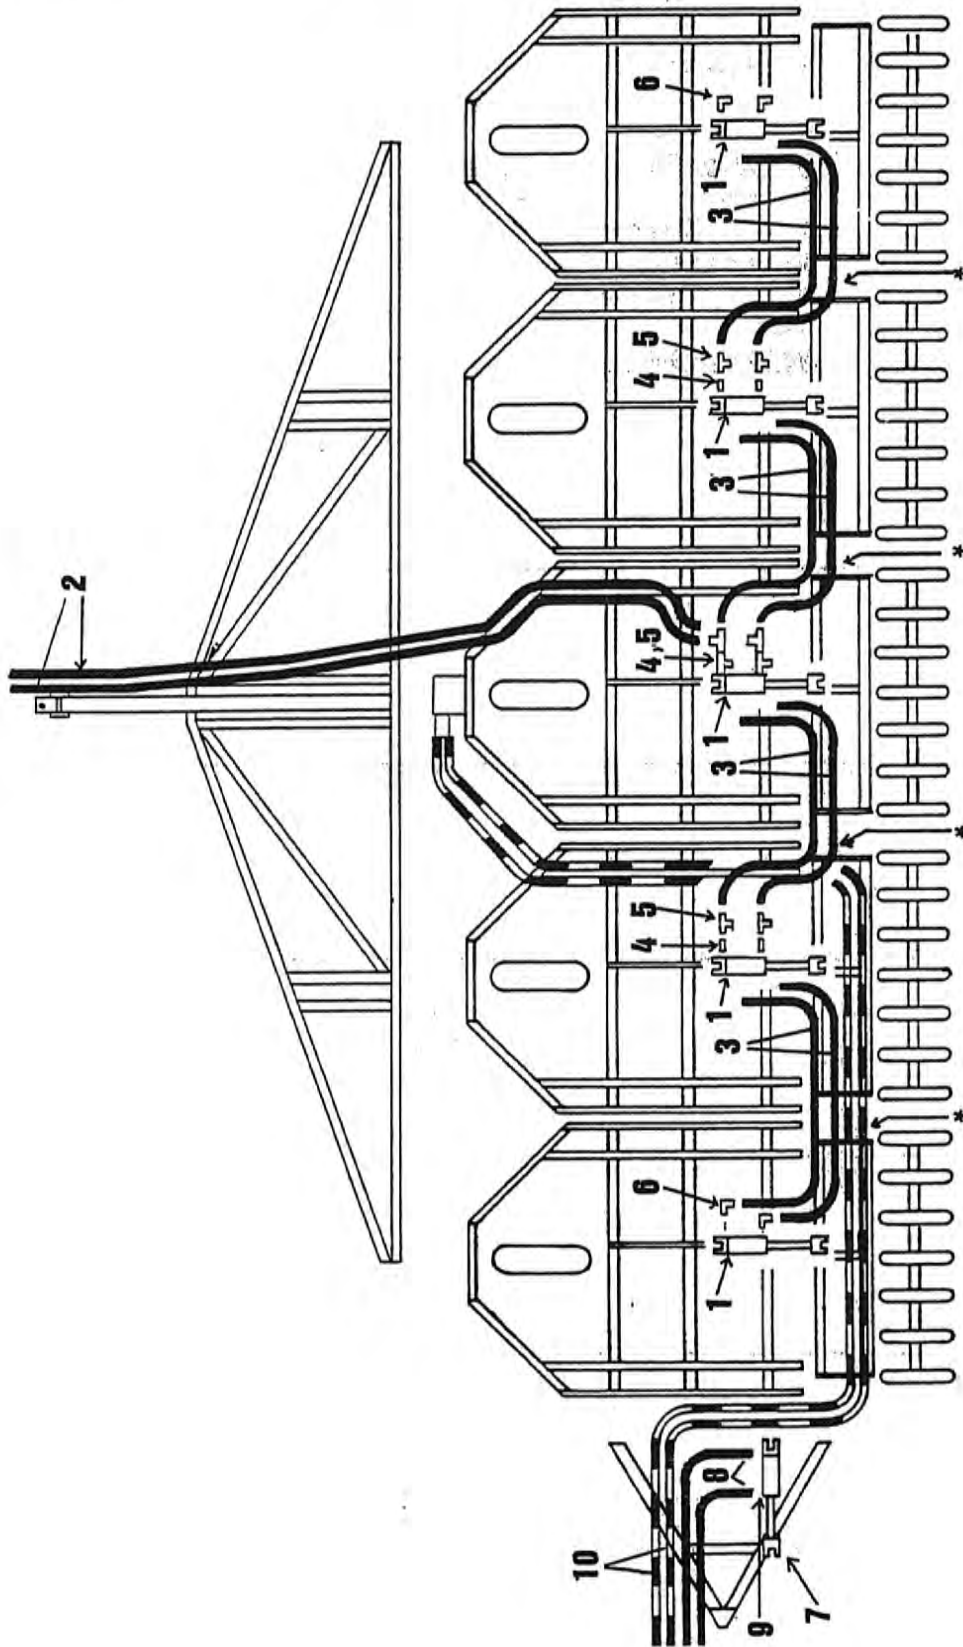

* Hose Clamp Location
See Page 44 for Location

Item	Part Number	Qty.	Description
1	4100039	5	3" x 8" Cylinders
2	3700136	2	1/2" Hose 324"
3	3700132	8	1/2" Hose 115"
4	3800009	8	1/2" Tee
5	3800086	8	1/2" x 1 1/2" Nipples
6	3800008	4	1/2" Street Ells
			Tow Hitch
7	4100002	1	3" x 12" Cylinder
8	3700130	2	3/8" Hose 160"
9	3800019	2	3/8" x 1/2" Bushing
			Hitch Lift
10	3700137	2	3/8" Hose 504"