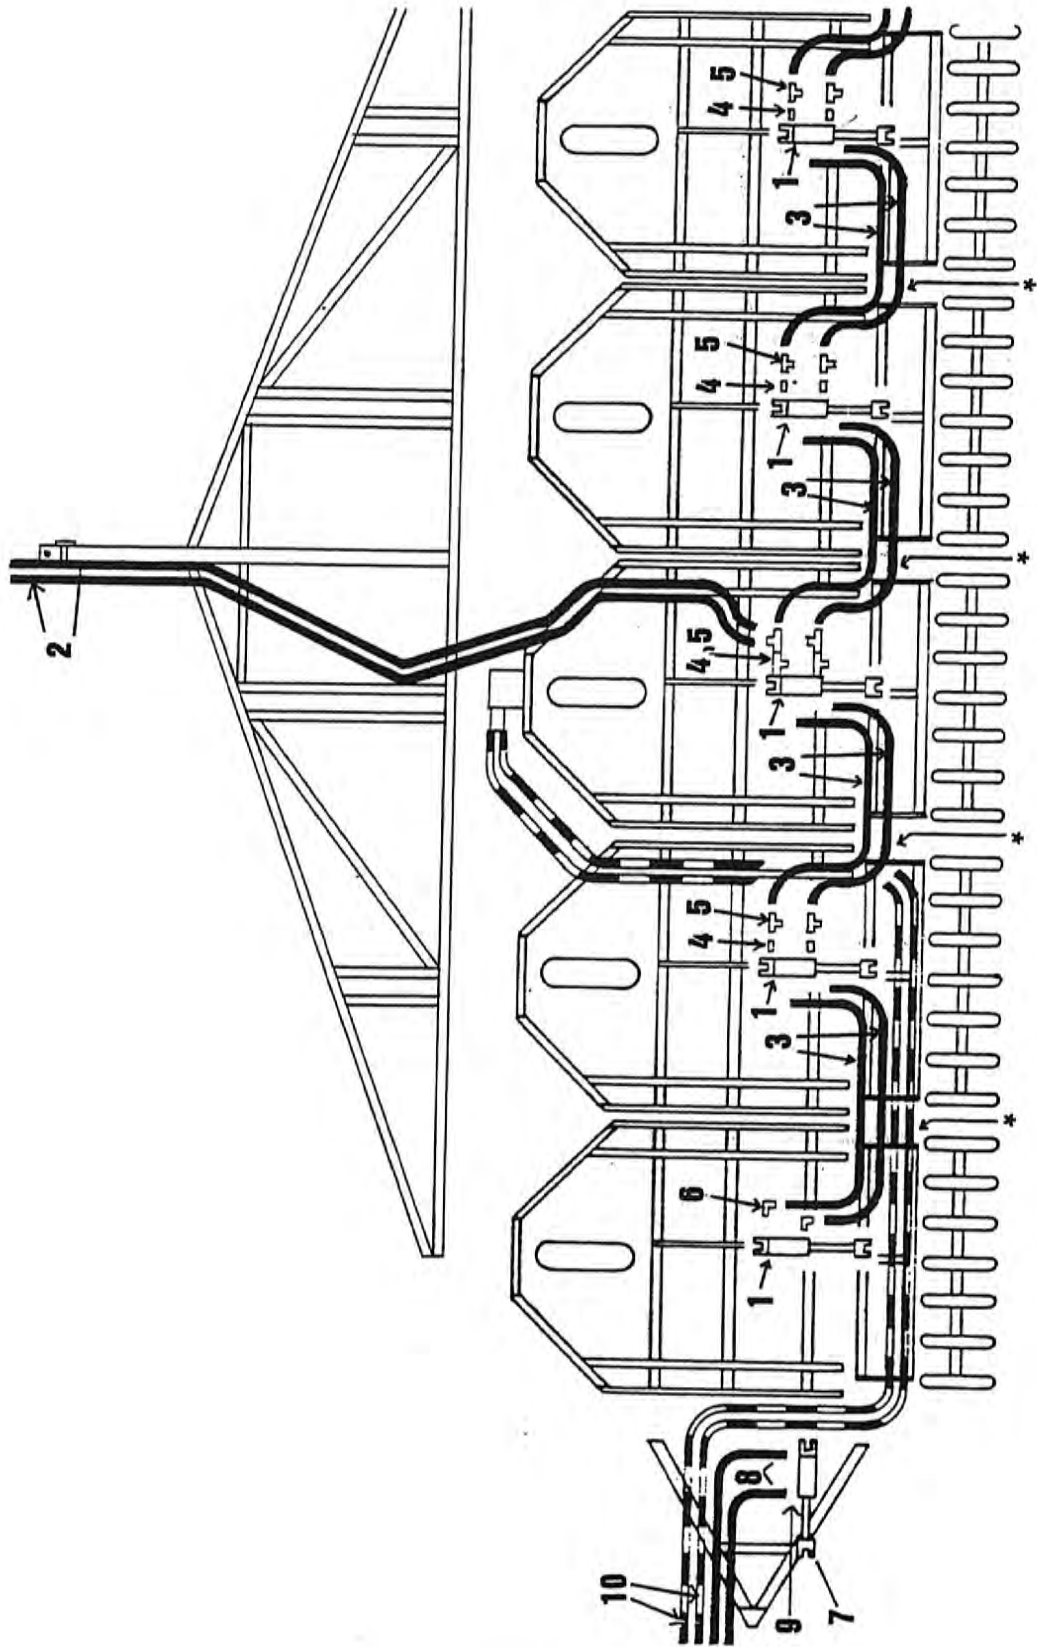

* Hose Clamp Location
See Page 44 for Listing

Item	Part Number	Qty.	Description
1	4100039	6	3/8" x 8" Cylinders
2	3700139	2	1/2" Hose 352"
3	3700132	10	1/2" Hose 115"
4	3800009	10	1/2" Tee
5	3800086	10	1/2" x 1 1/2" Close Nipple
6	3800008	4	1/2" Street Ells
			Tow Hitch
7	4100002	1	3" x 12" Cylinder
8	3700130	2	3/8" Hose 160"
9	3800019	2	3/8" x 1/2" Bushing
			Hitch Lift
10	3700137	2	3/8" Hose 504"