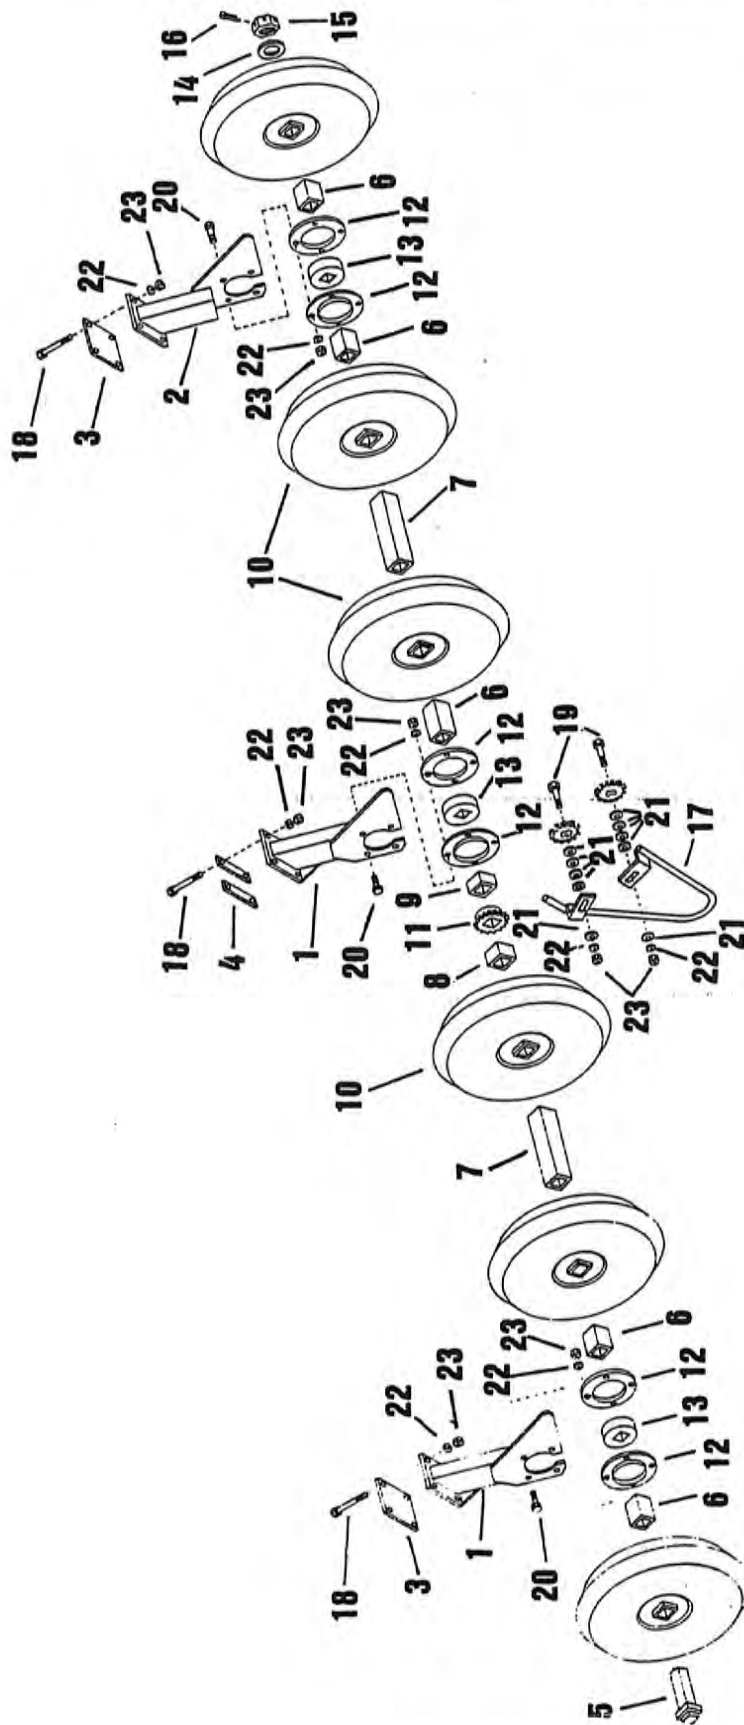

24 Press Wheels 14¼ Spacing

Press Wheels 14¼ Spacing 25

Item	Part Number	Qty.	Description
1	8800055	2	Bearing Standard Left Hand
2	8800056	1	Bearing Standard Right Hand
3	8800057	2	Bearing Standard Mount Plate
4	8800058	2	Bearing Standard Mount Straps
5	8800060	1	1½" SQ Shaft 78½" Long
6	8800068	5	Spacer 4-11/32" Long
7	8800069	2	Spacer 10" Long
8	8800070	1	Spacer 1-27/32" Long
9	8800071	1	Spacer 1½" Long
10	8800072	6	Packer Wheel
11	1000107	1	5018 Sprocket 1½" SQ Hole
12	2100008	6	4 Hole Flangette
13	2000034	3	Bearing Insert 1½" SQ Hole
14	5000008	4	1½" 10 GA Machine Washer
15	4900045	1	1½" Castle Nut
16	4800103	1	¼" x 2" Cotter Key
17	8800073	1	Chain Guard
18	4800141	12	½" x 4½" Bolt
19	4800051	2	½" x 2½" Bolt
20	4800082	12	½" x 1½" Bolt
21	5000004	10	½" Flat Washer
22	5000006	26	½" Lock Washer
23	4900001	26	½" Nut