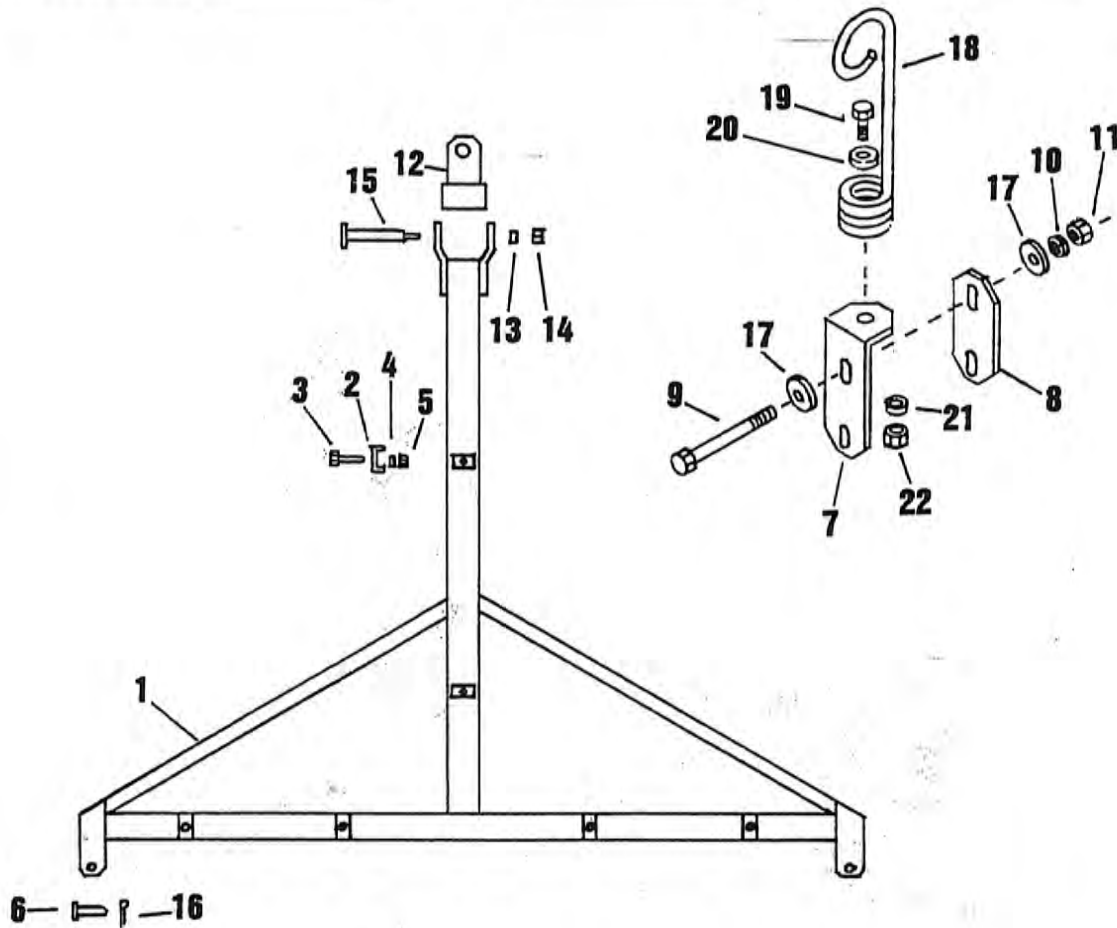

38 2 Drill Hitch

Item	Part Number	Qty.	Description
1	8800097	1	Hitch
2	8300329	10	Hose Clamp
3	4800142	10	3/8" x 1 3/4" Bolt
4	5000019	10	3/8" Lock Washer
5	4900002	10	3/8" Hex Nut
6	8600025	2	1" x 6" Hitch Pin
7	8800095	1	Hose Minder Mount
8	8800096	1	Hose Minder Strap
9	4800226	2	3/8" x 5 1/2" Bolt
10	5000019	2	3/8" Lock Washer
11	4900002	2	3/8" Hex Nut
12	8300334	1	Hitch Block
13	8300341	1	2" O.D. x 1.028 I.D. 3/8" Thick Washer
14	4900015	1	1" Nylon Lock Nut
15	8600026	1	Hitch Block Pin
16	4800103	2	1/4" x 2" Cotter Pin
17	5000001	4	3/8" Flat Washer
18	7500170	1	Hose Minder
19	4800010	1	5/8" x 2" Bolt
20	5000002	1	5/8" Flat Washer
21	5000003	1	5/8" Lock Washer
22	4900005	1	5/8" Nut