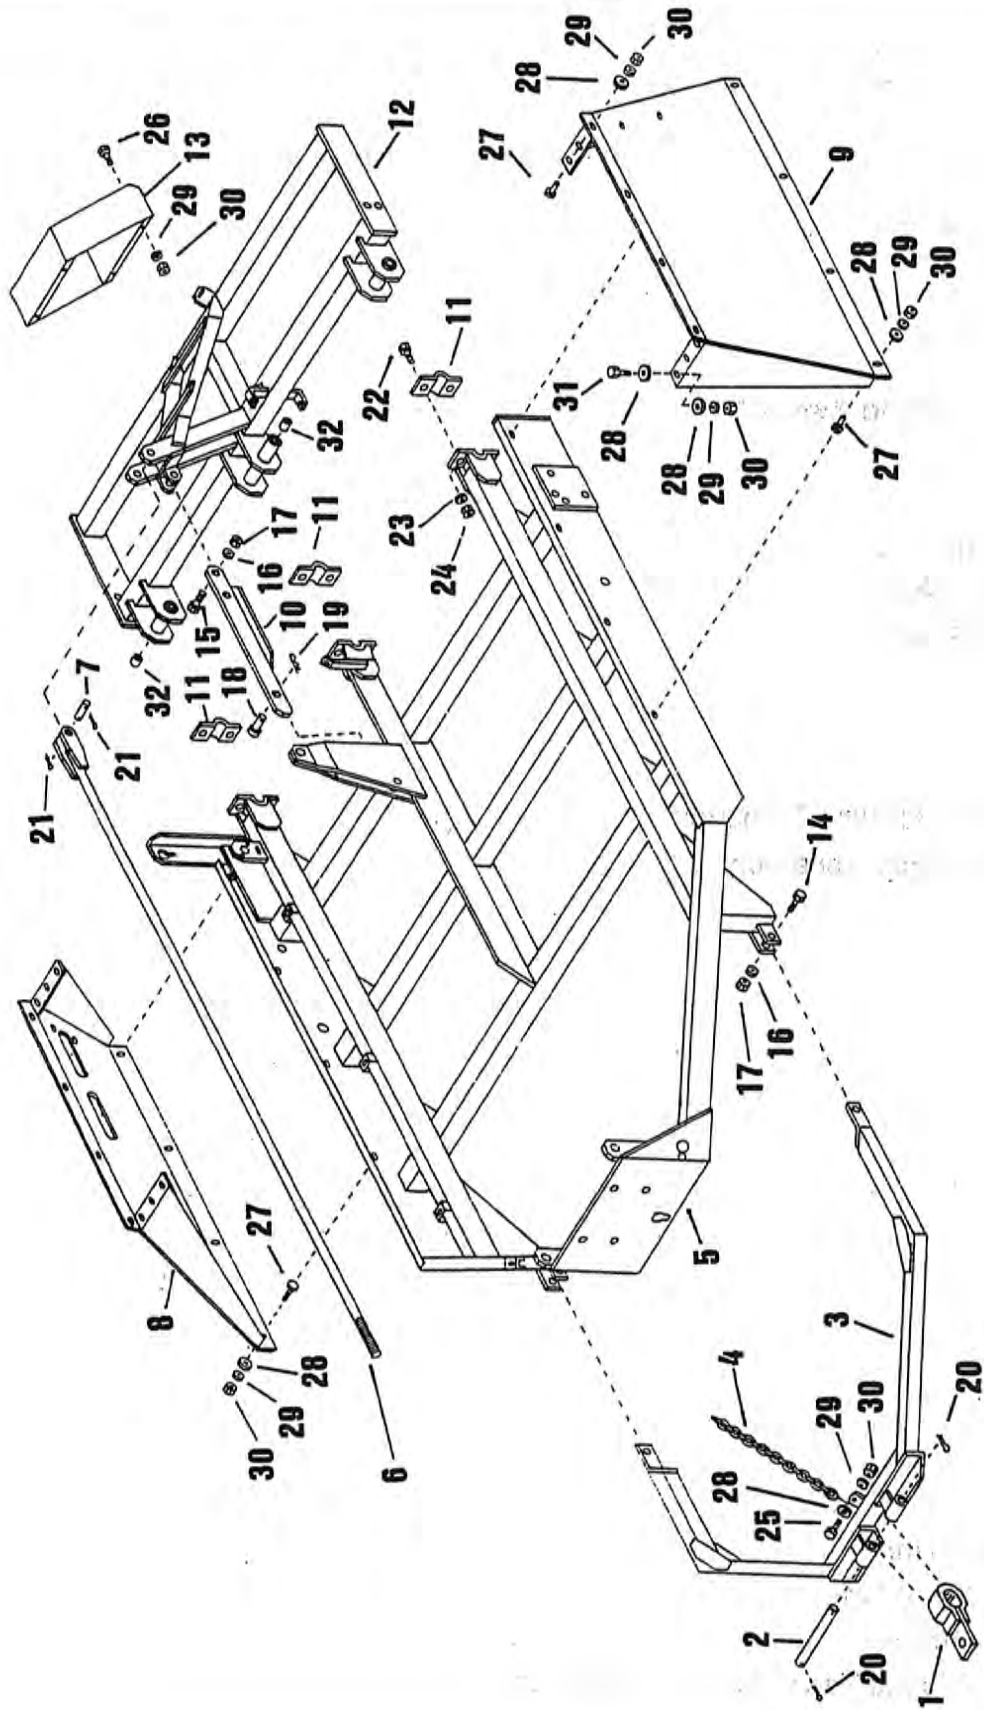

2 Main Frame

Item	Part Number	Qty.	Description
1	8800001	1	Hitch Block
2	8800002	1	Hitch Block Pin
3	8800003	1	Field Hitch
4	8800004	1	Field Hitch Adj. Chain
5	8800005	1	Main Frame
6	8800006	1	Tension Rod
7	8600009	1	Tension Rod Pin
8	8800007	1	Tank Mount Right
9	8800008	1	Tank Mount Left
10	8800009	1	Hold Up Bar
11	8800010	3	Hinge Clamp
12	8800011	1	Packer Wheel Frame
13	8800012	1	Rear Step
14	4800134	2	3/4" x 3" Bolt
15	4800115	1	3/4" x 2 1/2" Bolt
16	5000012	3	3/4" Lock Washer
17	4900004	3	3/4" Nut
18	4800045	1	3/4" x 2 1/2" Clevis Pin
19	4800107	1	1/8" Hair Pin
20	4800066	2	5/16" x 2" Cotter Key
21	4800103	2	1/4" x 2" Cotter Key
22	4800018	6	1/2" x 1 1/4" Bolt
23	5000006	6	1/2" Lock Washer
24	4900001	6	1/2" Hex Nut
25	4800098	1	3/8" x 1 1/4" Bolt
26	4800003	4	3/8" x 1" Bolt
27	4800053	16	3/8" x 1" Carriage Bolt
28	5000001	40	3/8" Flat Washer
29	5000019	33	3/8" Lock Washer
30	4900002	33	3/8" Nut
31	4800034	12	3/8" x 1 1/2" Bolt
32	7500147	2	Bushing 1" ID 1 1/4" OD