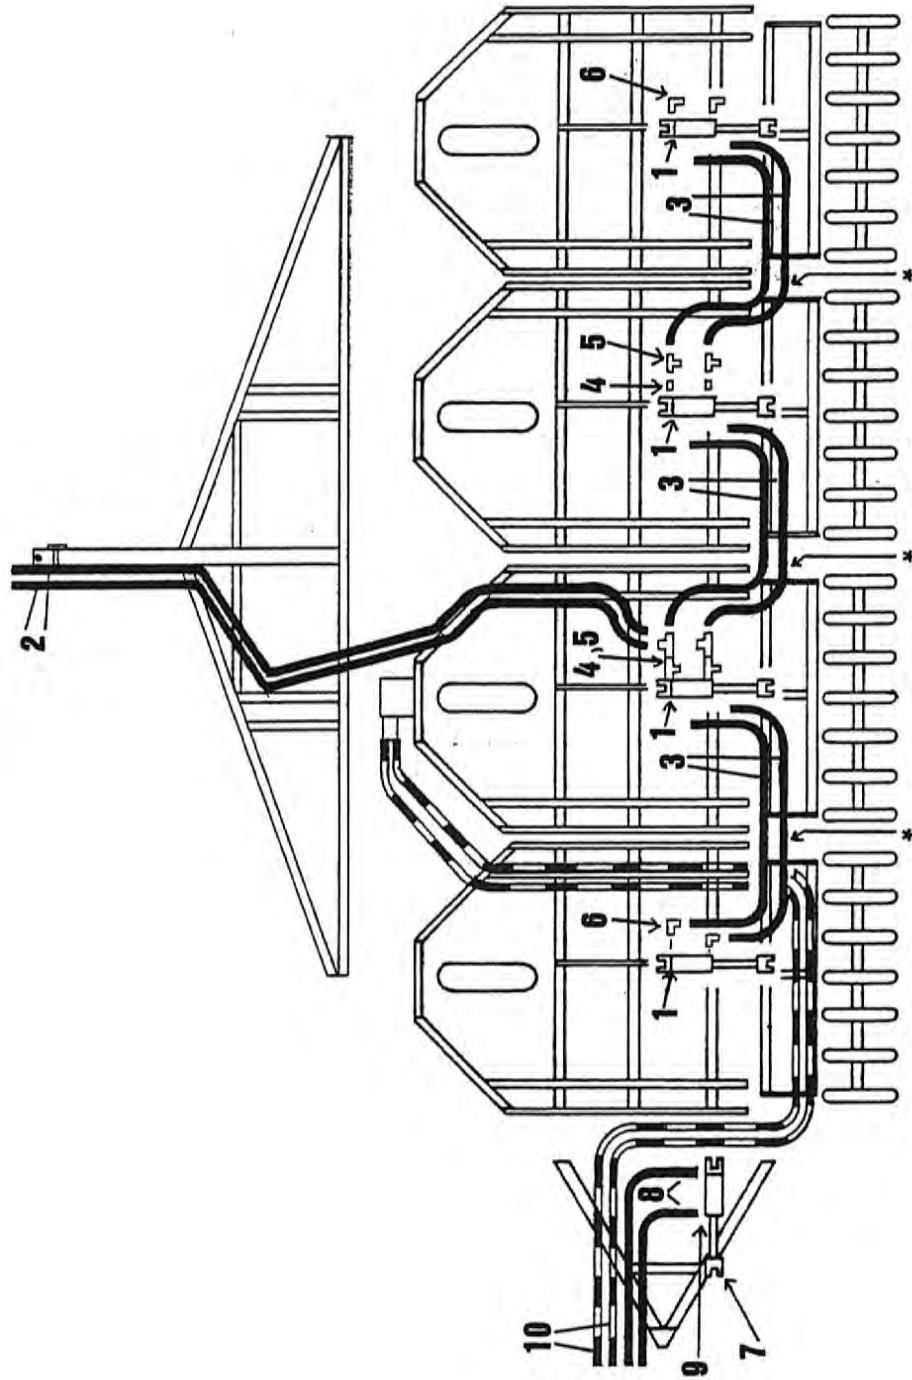

3 Drill Hydraulics 47

Item	Part Number	Qty.	Description
1	4100039	3	3" x 8" Cylinders
2	3700131	2	1/2" Hose 293"
3	3700132	4	1/2" Hose 115"
4	3800009	4	1/2" Tee
5	3800086	4	1/2" x 1 1/2" Nipples
6	3800008	4	1/2" Street Ells
			Tow Hitch
7	4100002	1	3" x 12" Cylinder
8	3700130	2	3/8" Hoses 160"
9	3800019	2	3/8" x 1/2" Bushing
			Hitch Lift
10	3700133	2	3/8" Hoses 396"

* Hose Clamp Location
See Page 44 for Listing