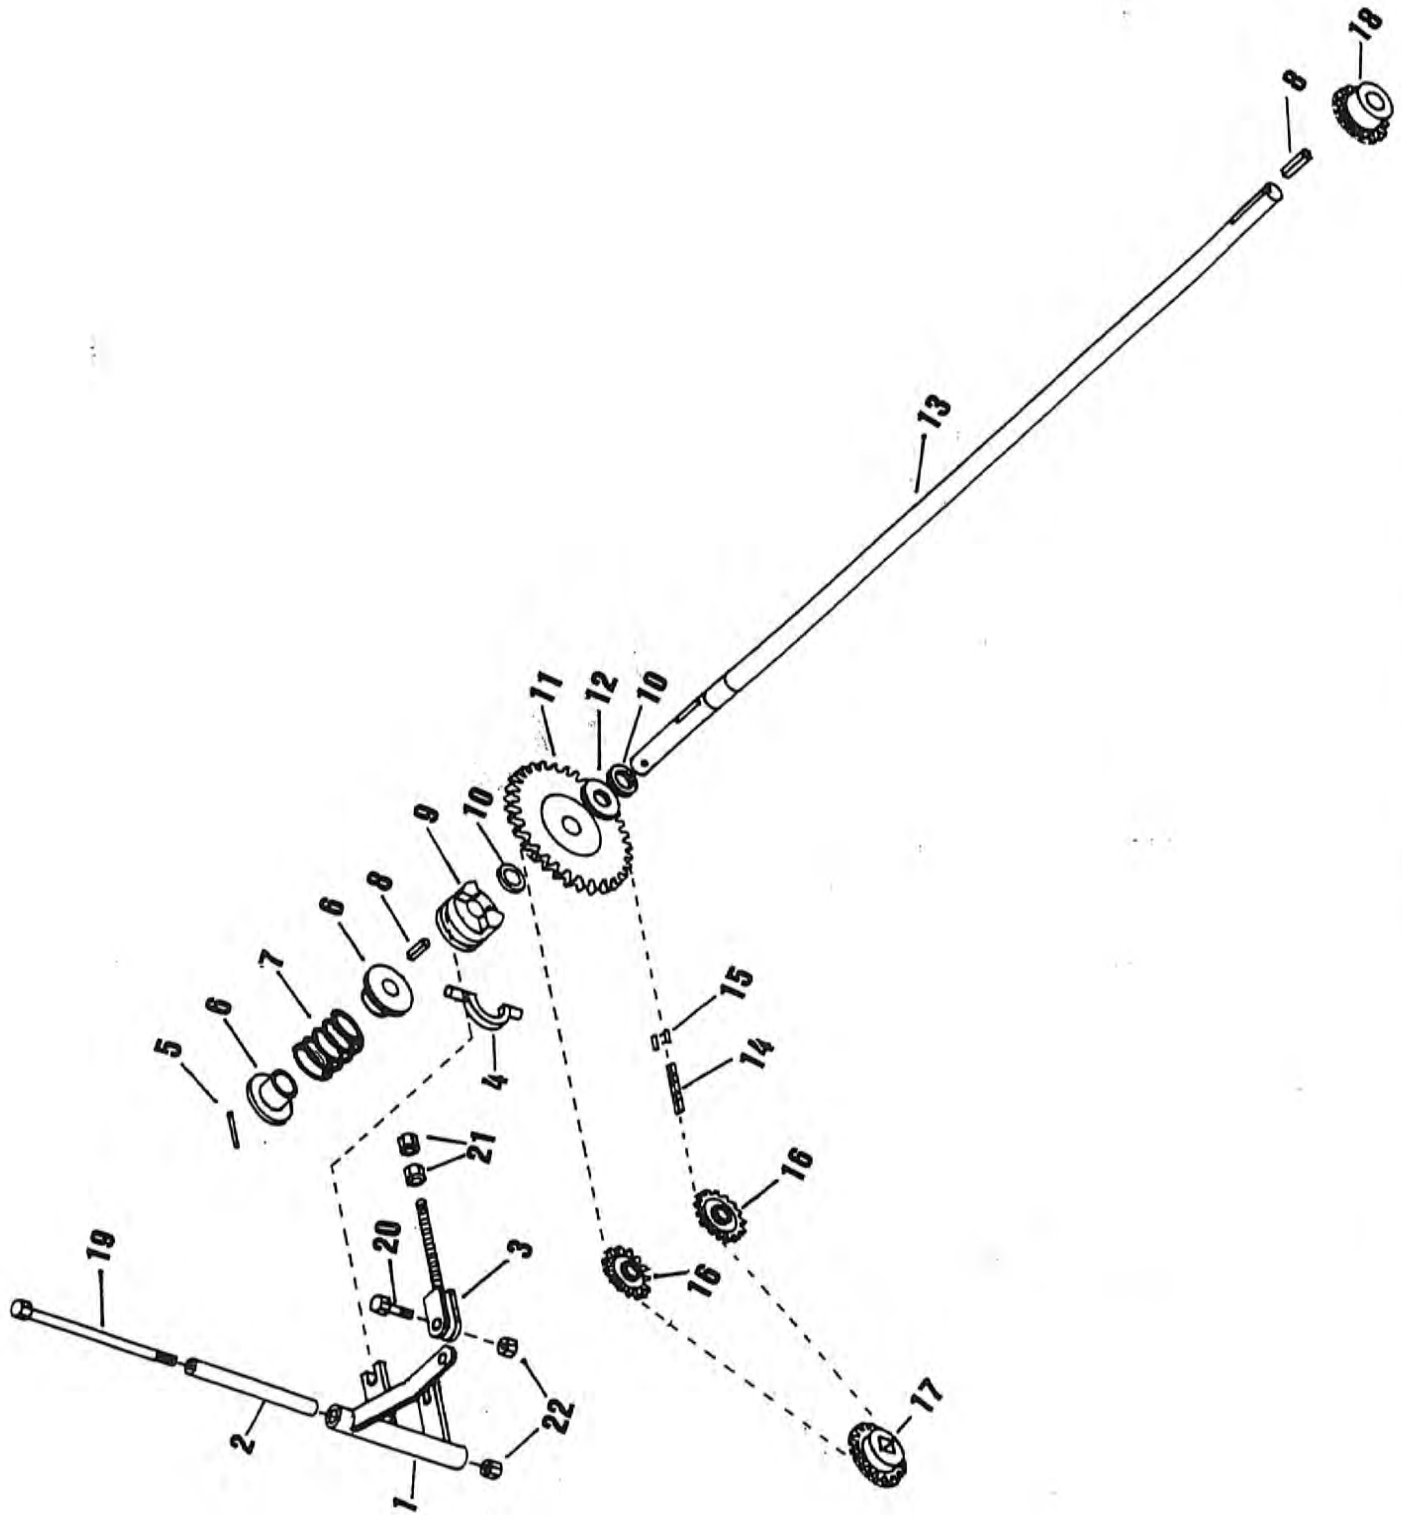

16 Drive Assembly

Drive Assembly 17

Item	Part Number	Qty.	Description
1	8800047	1	Bell Crank
2	8800048	1	Bell Crank Bushing
3	8800049	1	Adjusting Link
4	7500197	1	Shifter Yoke
5	4800221	1	Rolled Pin 1/4" x 2"
6	8800051	2	Spring Caps
7	6100042	1	Spring
8	6200014	2	Key 1/4" x 1 1/4"
9	7500192	1	Jaw Clutch
10	7500194	2	Snap Rings 1"
11	7500193	1	Sprocket 5030 (With Jaw Clutch)
12	5000040	1	Machine Washer 1" ID 14 GA
13	8800052	1	Shaft 1" x 44 3/4"
14	1100138	1	2050 Pitch Chain 69 Links
15	1100111	1	2050 Pitch Connector Link
16	1000039	2	Idler Sprocket
17	1000107	1	5018 1 1/2" SQ Hole Sprocket
18	1000055	1	5012 Sprocket
19	4800222	1	3/8" x 8" Bolt
20	4800098	1	3/8" x 1 1/4" Bolt
21	4900002	2	3/8" Nut
22	4900023	2	3/8" Lock Nut
23	1100060	1	50 Offset Link (Not Shown)