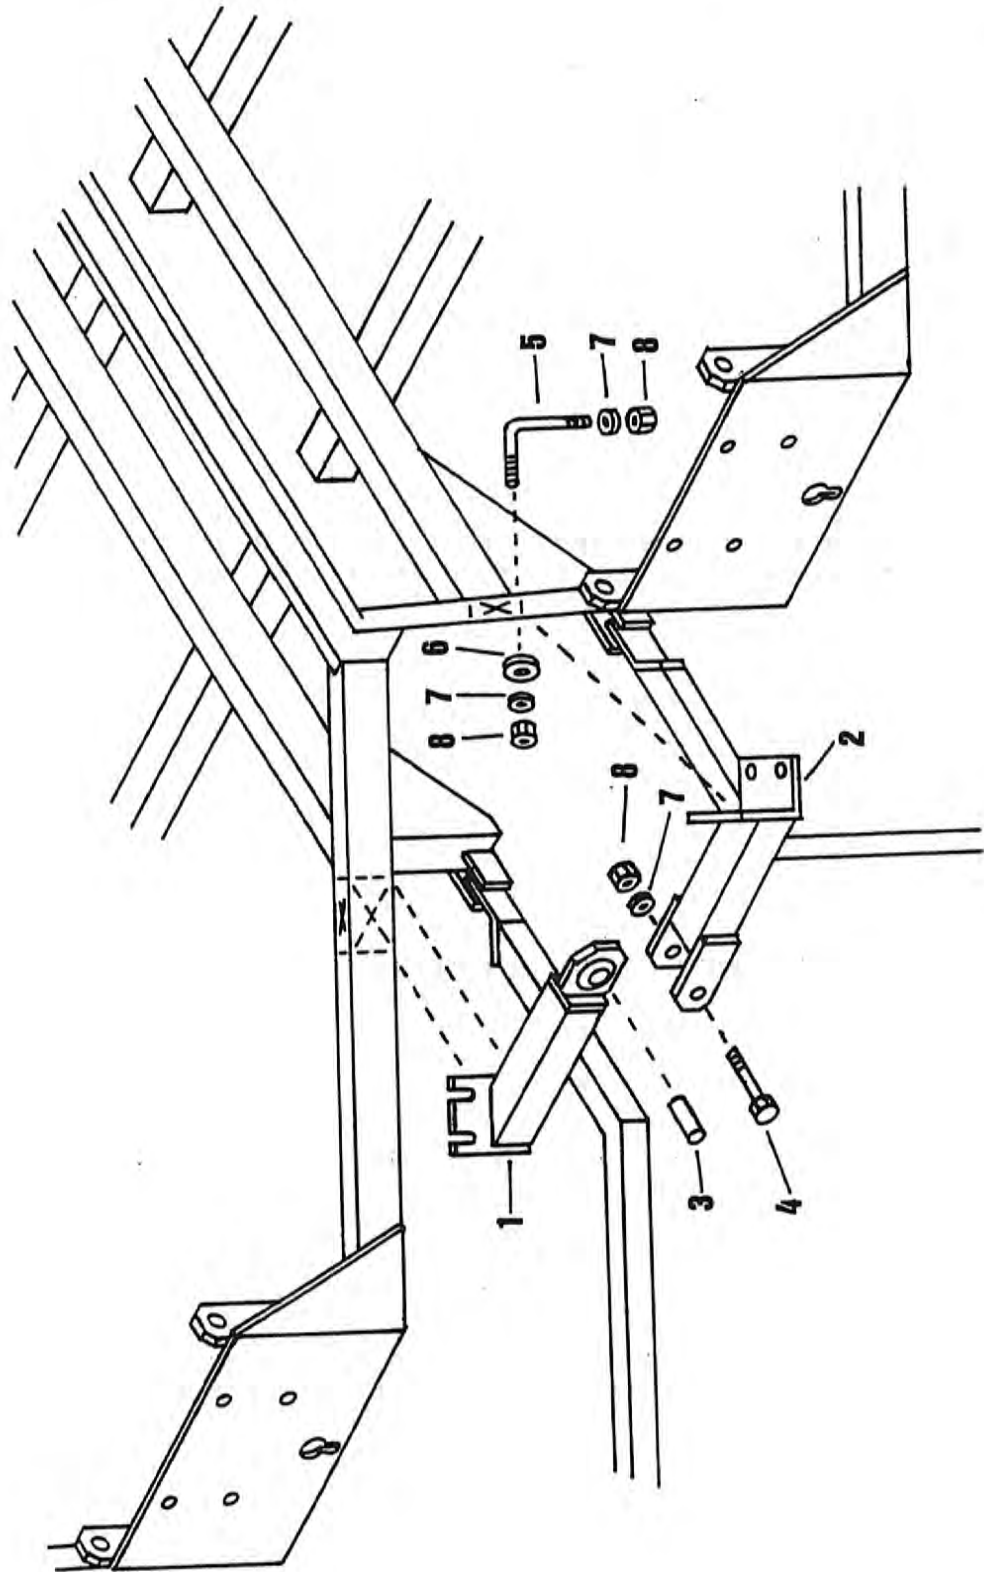

30 Front Stabilizer

Front Stabilizer 3

Item	Part Number	Qty.	Description
1	8800092	1	Stabilizer Male
2	8800093	1	Stabilizer Female
3	8800094	1	Bushing 1-1/8" OD x 3/4" ID 3" Long
4	4800224	1	3/4" x 5" Bolt
5	4800225	4	3/4" L-Bolts
6	5000005	4	3/4" Flat Washers
7	5000012	5	3/4" Lock Washers
8	4900004	5	3/4" Nuts