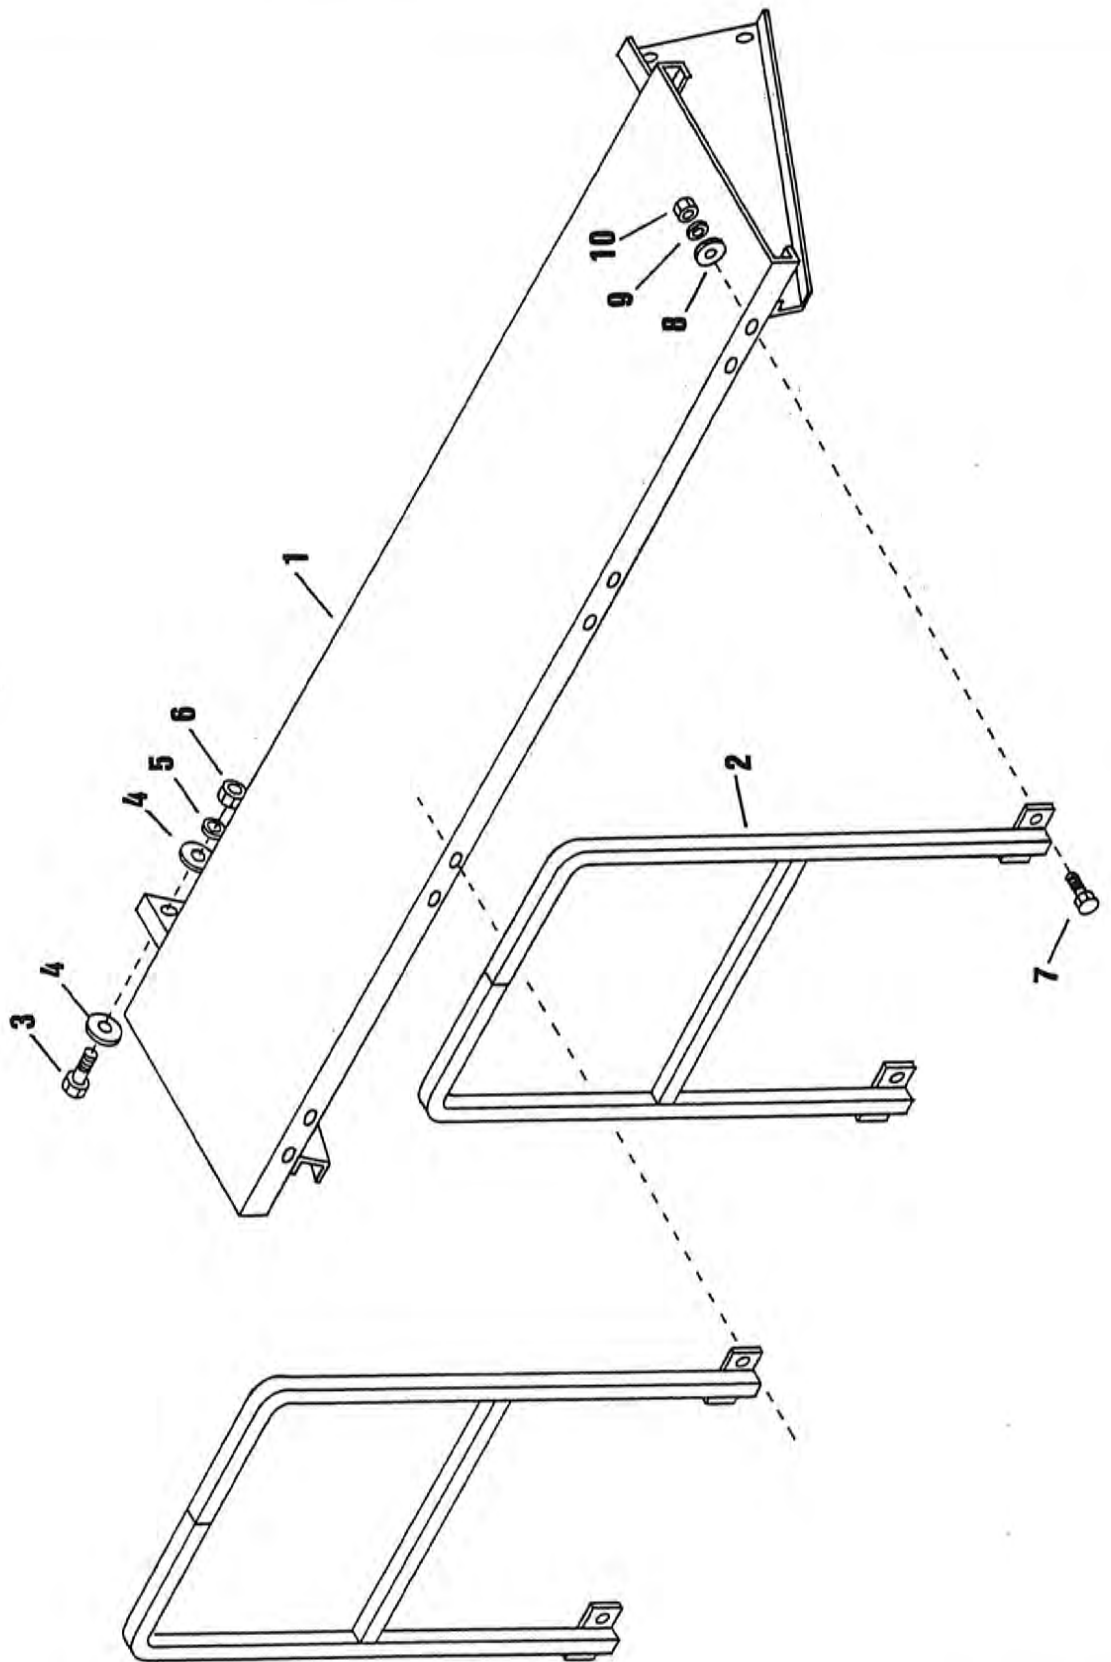

18 Walkway

Item	Part Number	Qty.	Description
1	8800053	1	Walkway
2	8800054	2	Walkway Rail
3	4800018	4	1/2" x 1 1/4" Bolt
4	5000004	8	1/2" Flat Washer
5	5000006	4	1/2" Lock Washer
6	4900001	4	1/2" Nut
7	4800098	8	3/8" x 1 1/4" Bolt
8	5000001	8	3/8" Flat Washer
9	5000019	8	3/8" Lock Washer
10	4900002	8	3/8" Nut