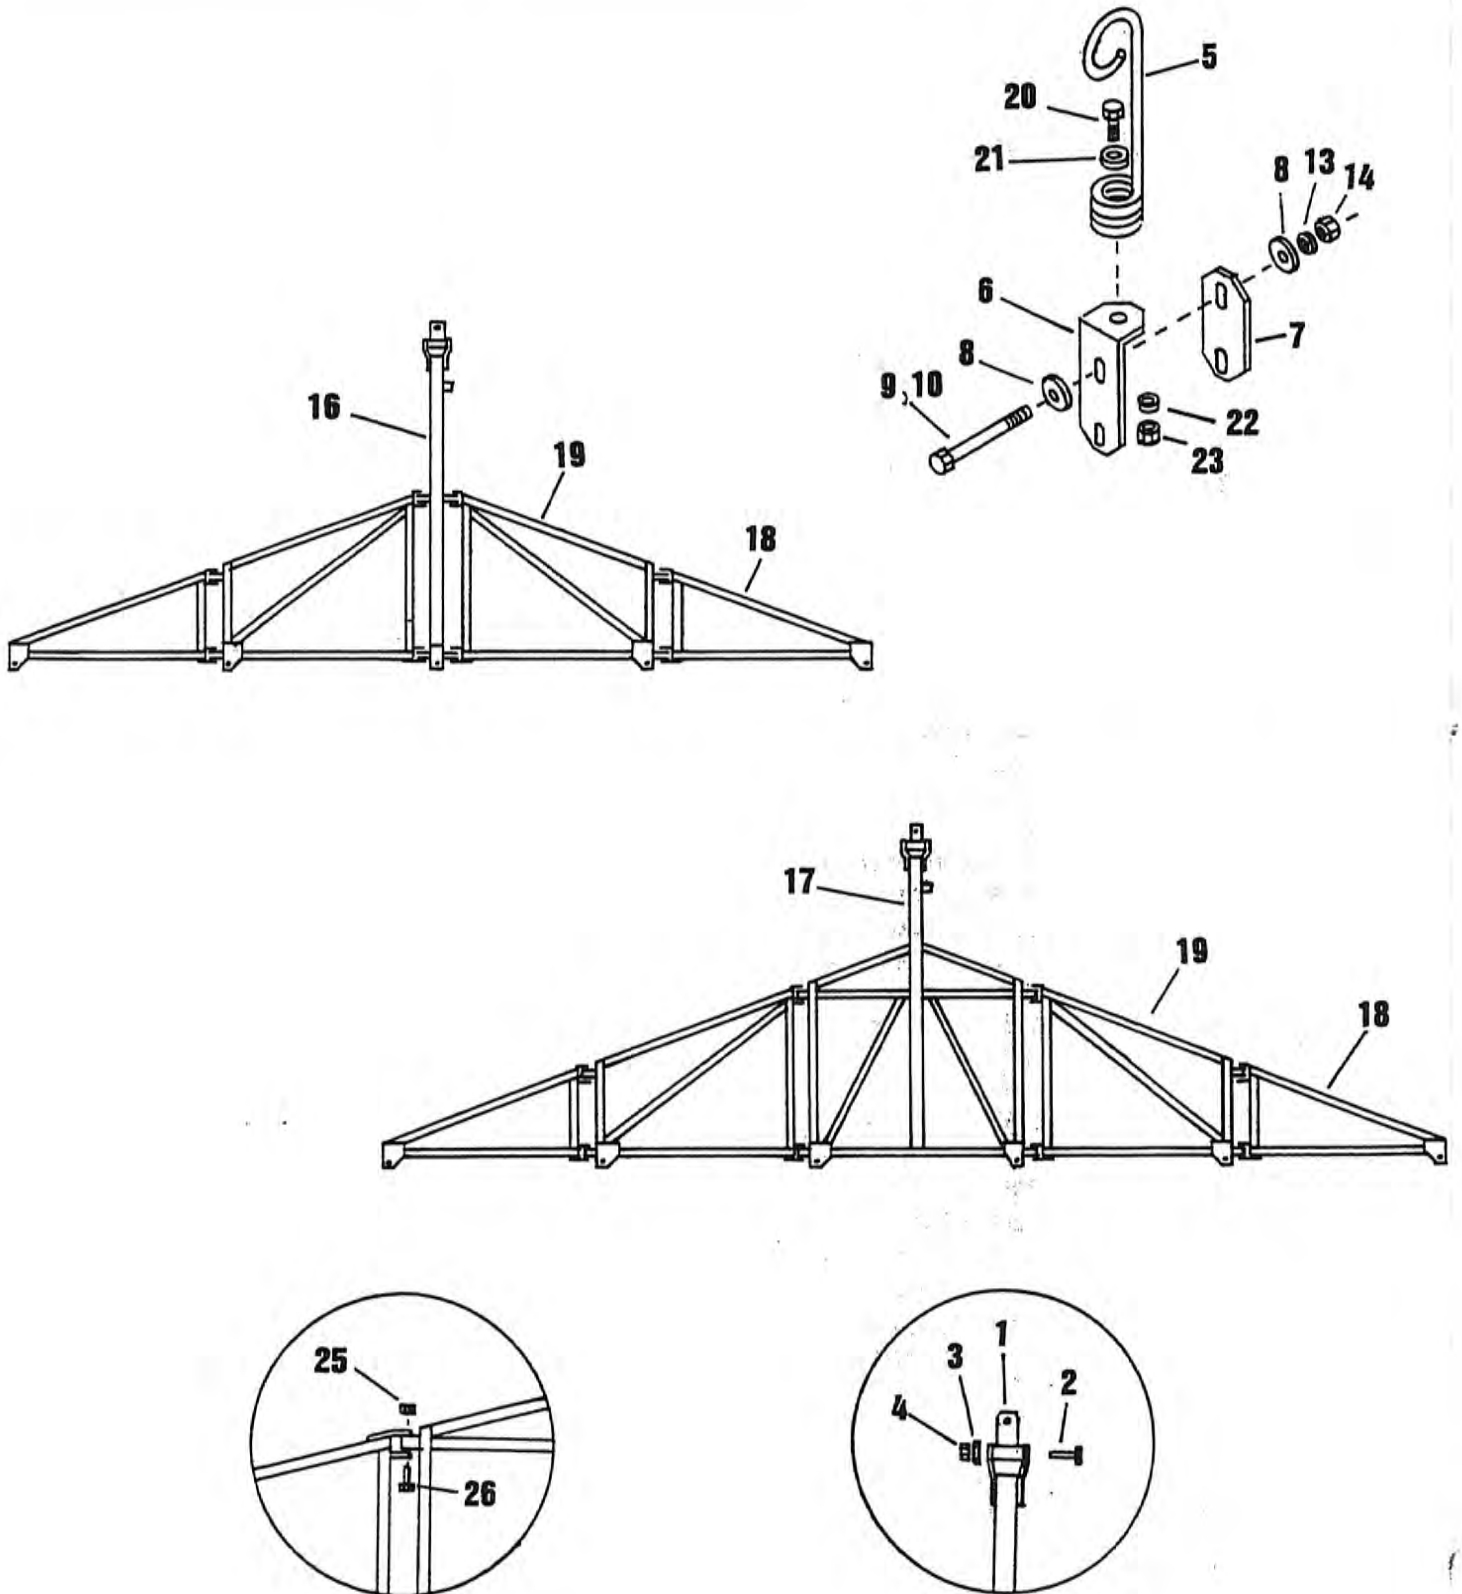

40 5-6 Drill Hitch

Item	Part Number	Qty.	Description
1	8300334	1	Hitch Block
2	8600026	1	Hitch Block Pin
3	8300341	1	2" O.D. x 1.028 I.D. 3/8" Thick Washer
4	4900015	1	1" Nylon Insert Nut
5	7500170	2	Hose Minder
6	8800095	2	Hose Minder Mount
7	8800096	2	Hose Minder Strap
8	5000001	4	3/8" Flat Washers
9	4800226	2	3/8" x 5 1/2" Bolt
10	4800089	2	3/8" x 4" Bolt
11	8300329	4	Hose Clamps
12	4800142	4	3/8" x 1 3/4" Bolt
13	5000019	8	3/8" Lock Washer
14	4900002	8	3/8" Nuts
15	6400001	1	Jack 2 SM-10
16	8800102	1	5 Drill Center Pole
17	8800103	1	6 Drill Center Section
18	8800100	2	Small Wing
19	8800101	2	Medium Wing
20	4800010	2	5/8" x 2" Bolt
21	5000002	2	5/8" Flat Washer
22	5000003	2	5/8" Lock Washer
23	4900005	2	5/8" Nut
24	4800187	8	1" x 6" Bolts
25	4900015	8	1" Nylon Insert Nuts
26	8600025	1 Per Drill	1" x 6" Hitch Pin
27	4800103	1 Per Drill	1/4" x 2" Cotter Pin