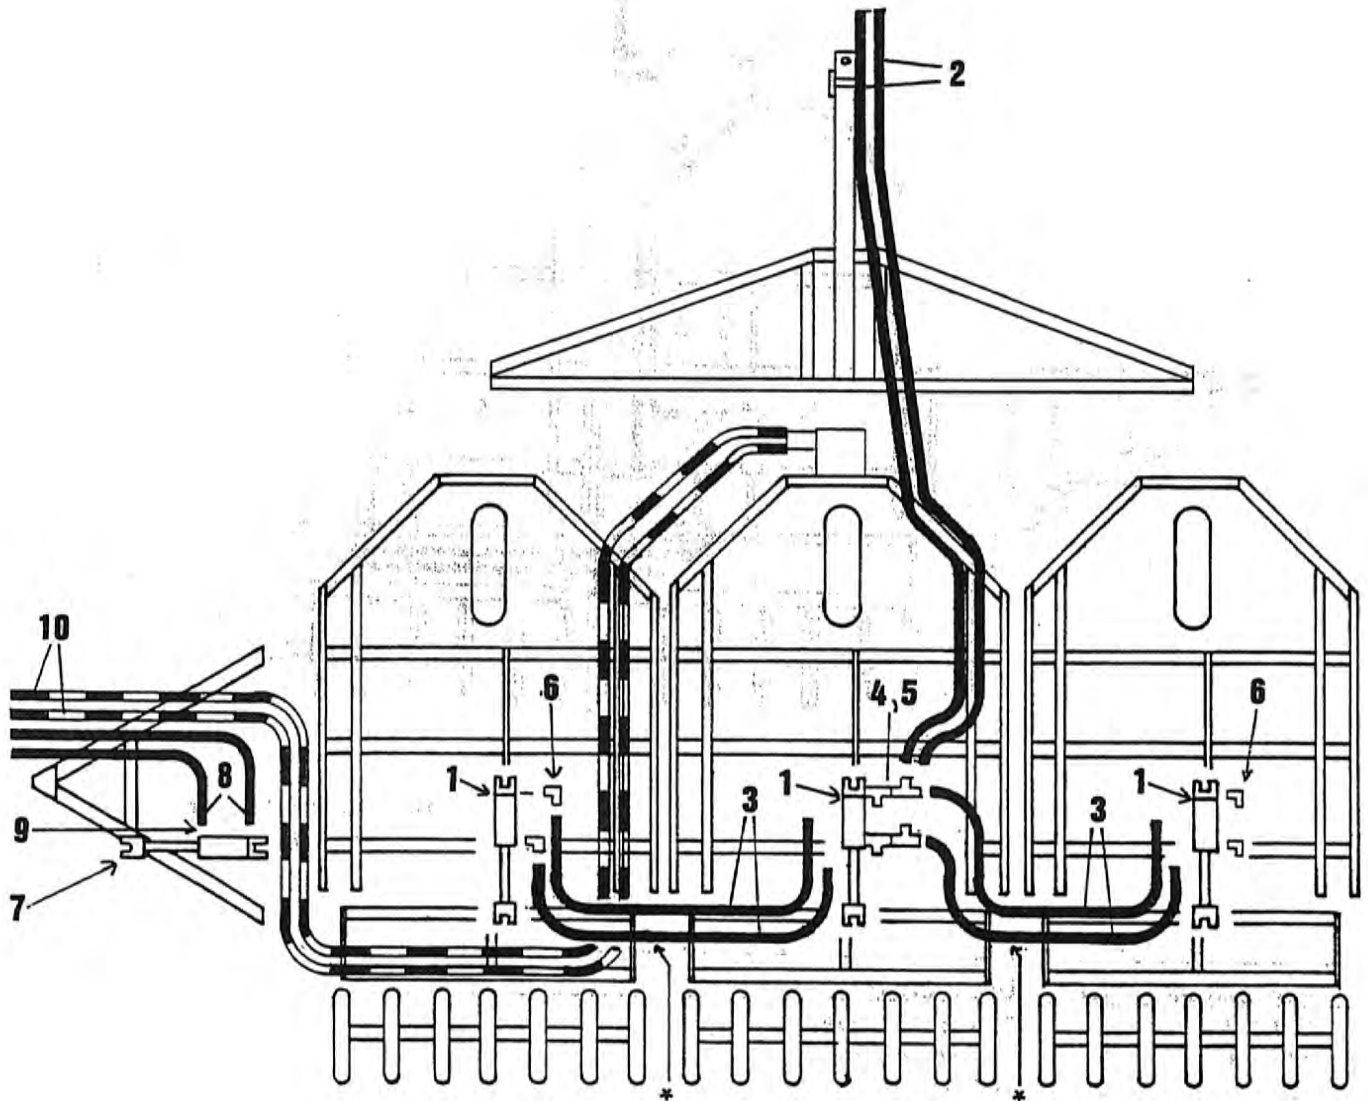

46 3 Drill Hydraulics

*Hose Clamp Location
See Page 44 for Listing

3 Drill Hydraulics 47

Item	Part Number	Qty.	Description
1	4100039	3	3" x 8" Cylinders
2	3700131	2	1/2" Hose 293"
3	3700132	4	1/2" Hose 115"
4	3800009	4	1/2" Tee
5	3800086	4	1/2" x 1 1/2" Nipples
6	3800008	4	1/2" Street Ells
			Tow Hitch
7	4100002	1	3" x 12" Cylinder
8	3700130	2	3/8" Hoses 160"
9	3800019	2	3/8" x 1/2" Bushing
			Hitch Lift
10	3700133	2	3/8" Hoses 396"