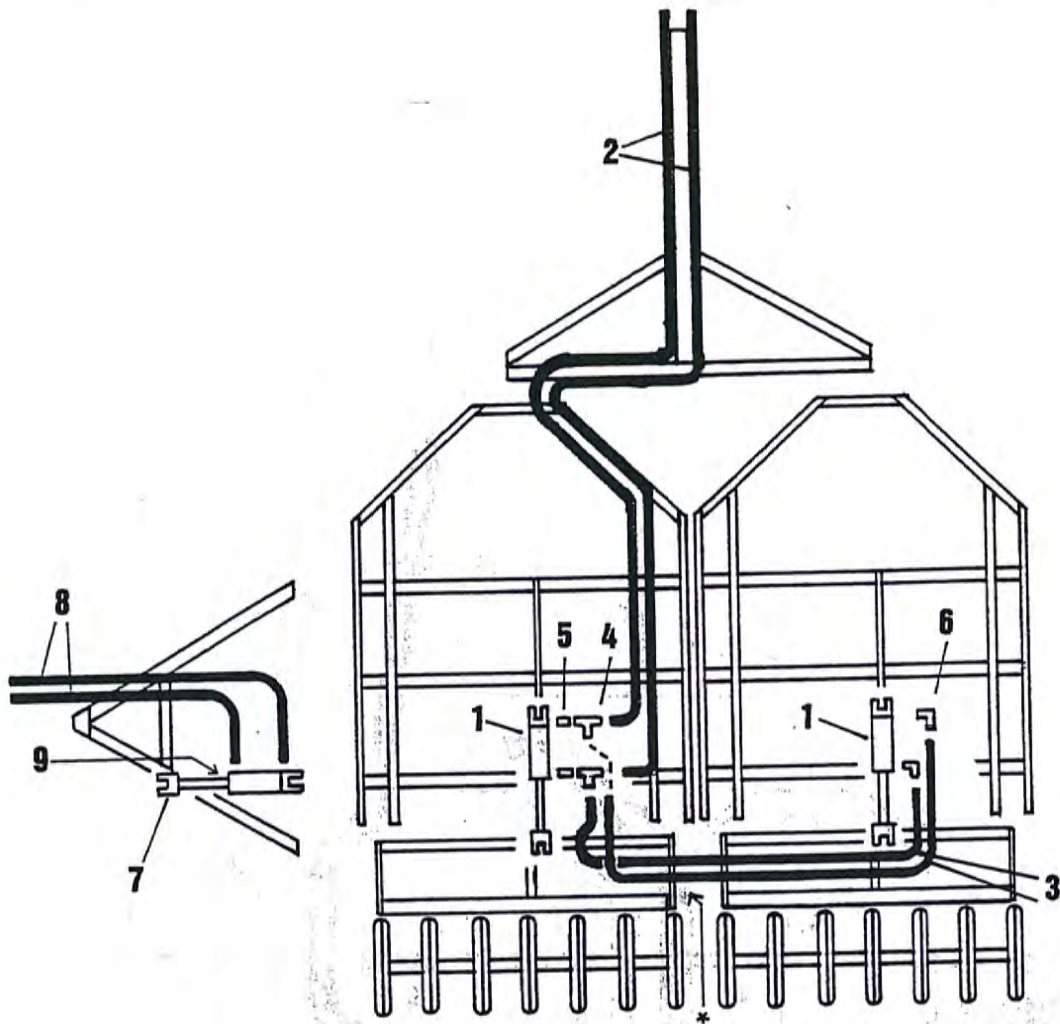

*Hose Clamp Location
See Page 44 for Listing

Item	Part Number	Qty.	Description
1	4100039	2	3" x 8" Cylinders
2	3700134	2	1/2" Hose 326"
3	3700132	2	1/2" Hose 115"
4	3800009	2	1/2" Tee
5	3800086	2	1/2" x 1 1/2" Nipples
6	3800008	2	1/2" Street Ells
7	4100002	1	3" x 12" Hyd. Cylinders
8	3700130	2	3/8" Hose 160"
9	3800019	2	3/8" x 1/2" Bushing (Not Shown)