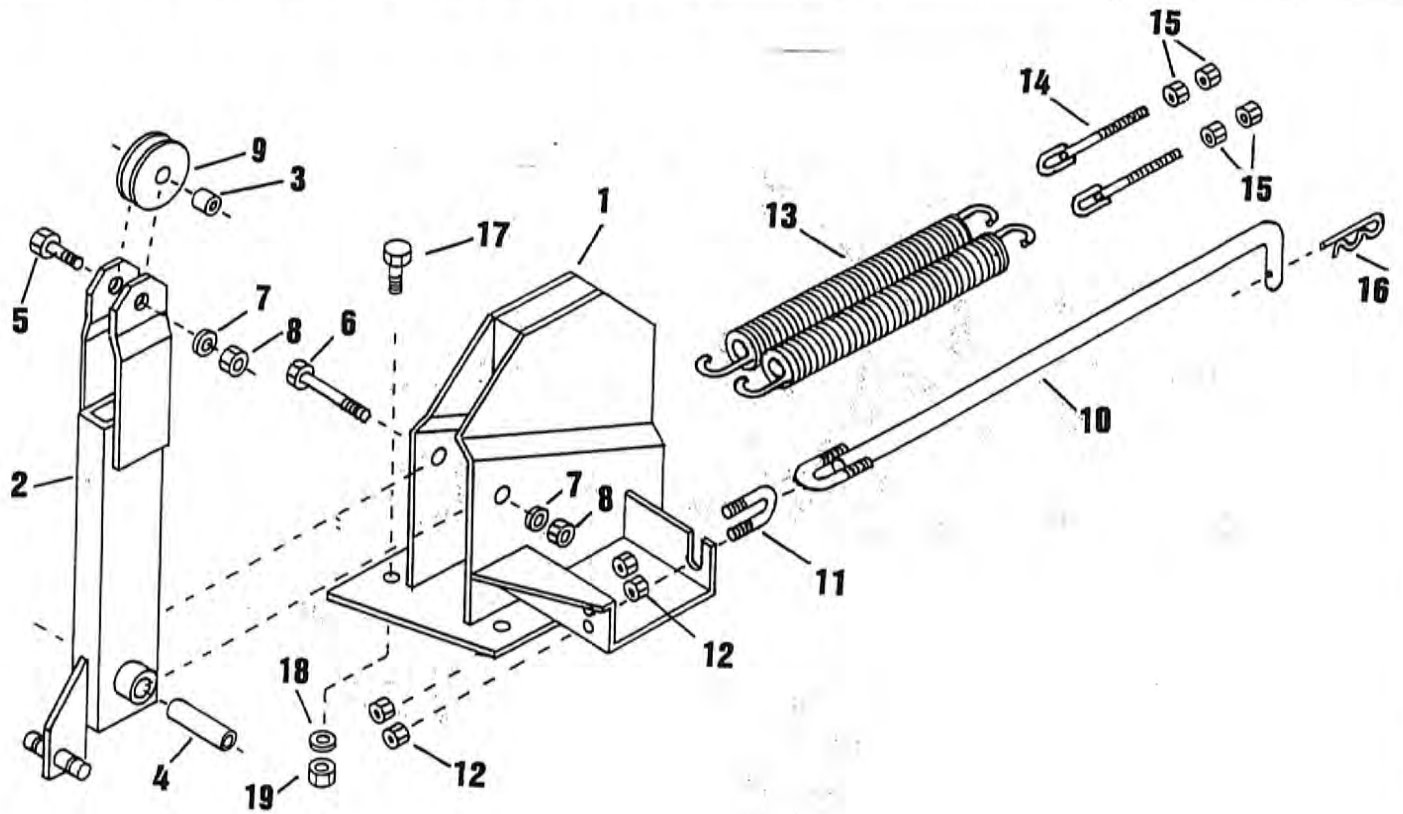

62 Hitch Lift 4 Drill Cable Tensioner

Item	Part Number	Qty.	Description
1	8800129	1	Frame
2	8800130	1	Link
3	8800121	1	1" O.D. x 7 Ga. x 7/8" Bushing
4	8800131	1	1" O.D. x 7 Ga. x 3" Bushing
5	4800079	1	5/8" x 2 1/2" Bolt
6	4800158	1	5/8" x 4 1/2" Bolt
7	5000003	2	5/8" Lock Washer
8	4900005	2	5/8" Standard Nut
9	8800132	1	1-1/32" Bore Cable Sheave
10	8800125	1	Safety Link Hook
11	4800223	1	1/2" 'U' Bolt
12	4900046	4	1/2" Jam Nut
13	6100001	2	Spring 1.00 x 1/16 ID 13" LONG 5/32 WIRE SIZE
14	8800122	2	3/8" x 5" Eye Bolts
15	4900002	4	3/8" Standard Nut
16	4800107	1	1/8" Hair Pin
17	4800018	4	1/2" x 1 1/4" Bolt
18	5000006	4	1/2" Lock Washer
19	4900001	4	1/2" Standard Nut

1400087 CABLE
SHEAVE W/BRG