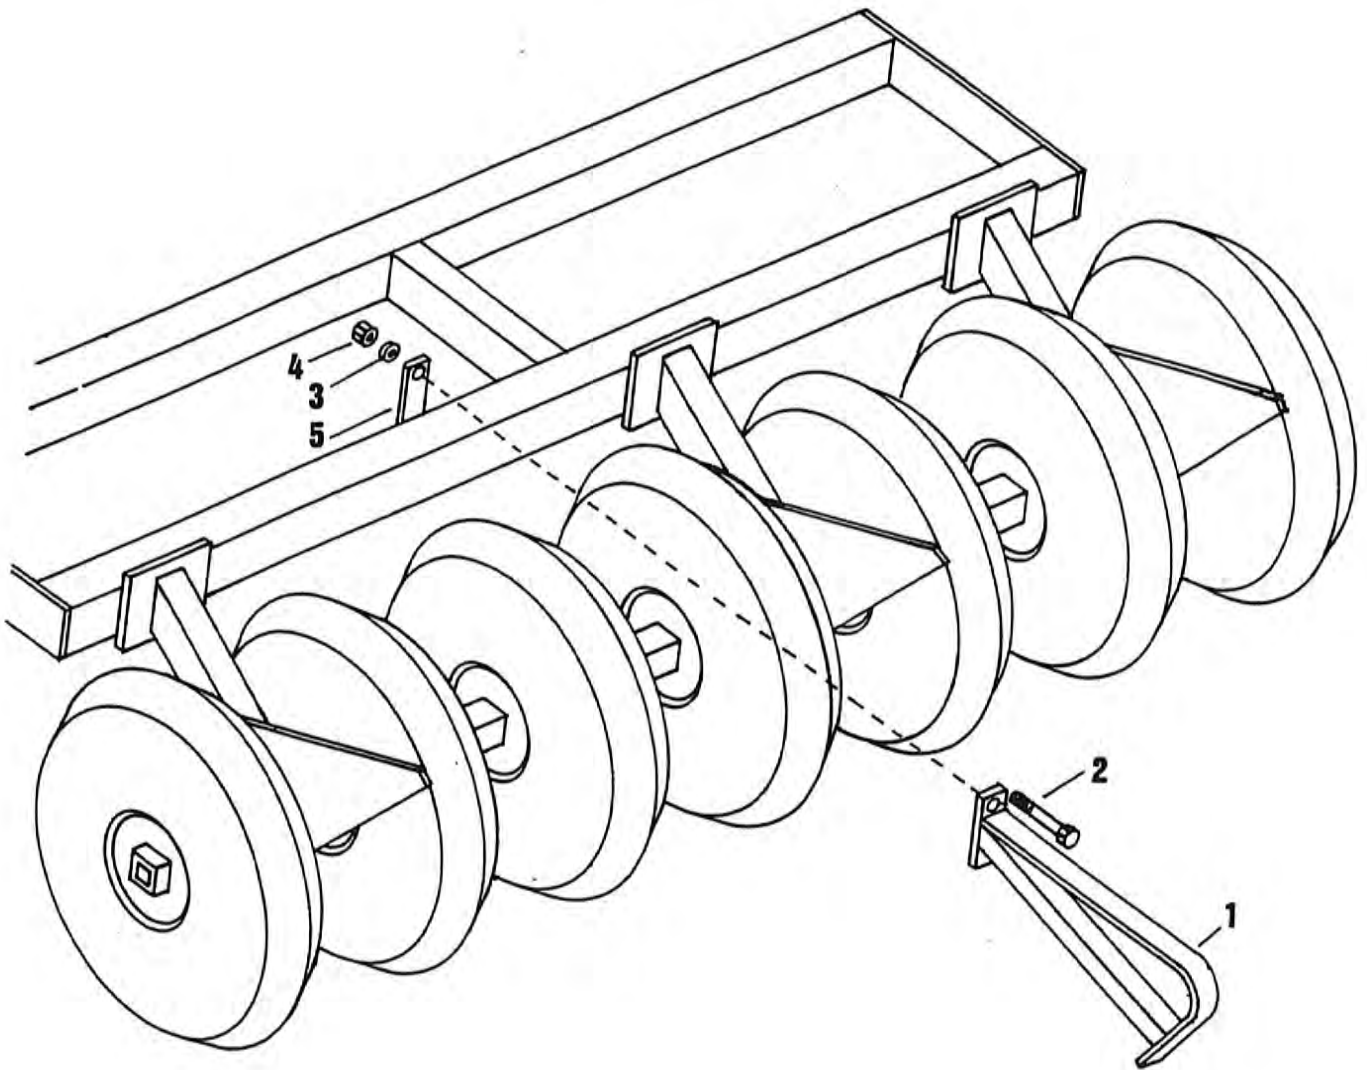

36 Rock Guard

Item	Part Number	Qty.	Description
1	8800089	1	Rock Guard
2	4800141	2	1/2" x 4 1/2" Bolt
3	5000006	2	1/2" Lock Washer
4	4900001	2	1/2" Nut
5	8800090	1	Strap
6	8800110	-	Transport Rock Guard One Required per Transport Wheel (Not Shown)