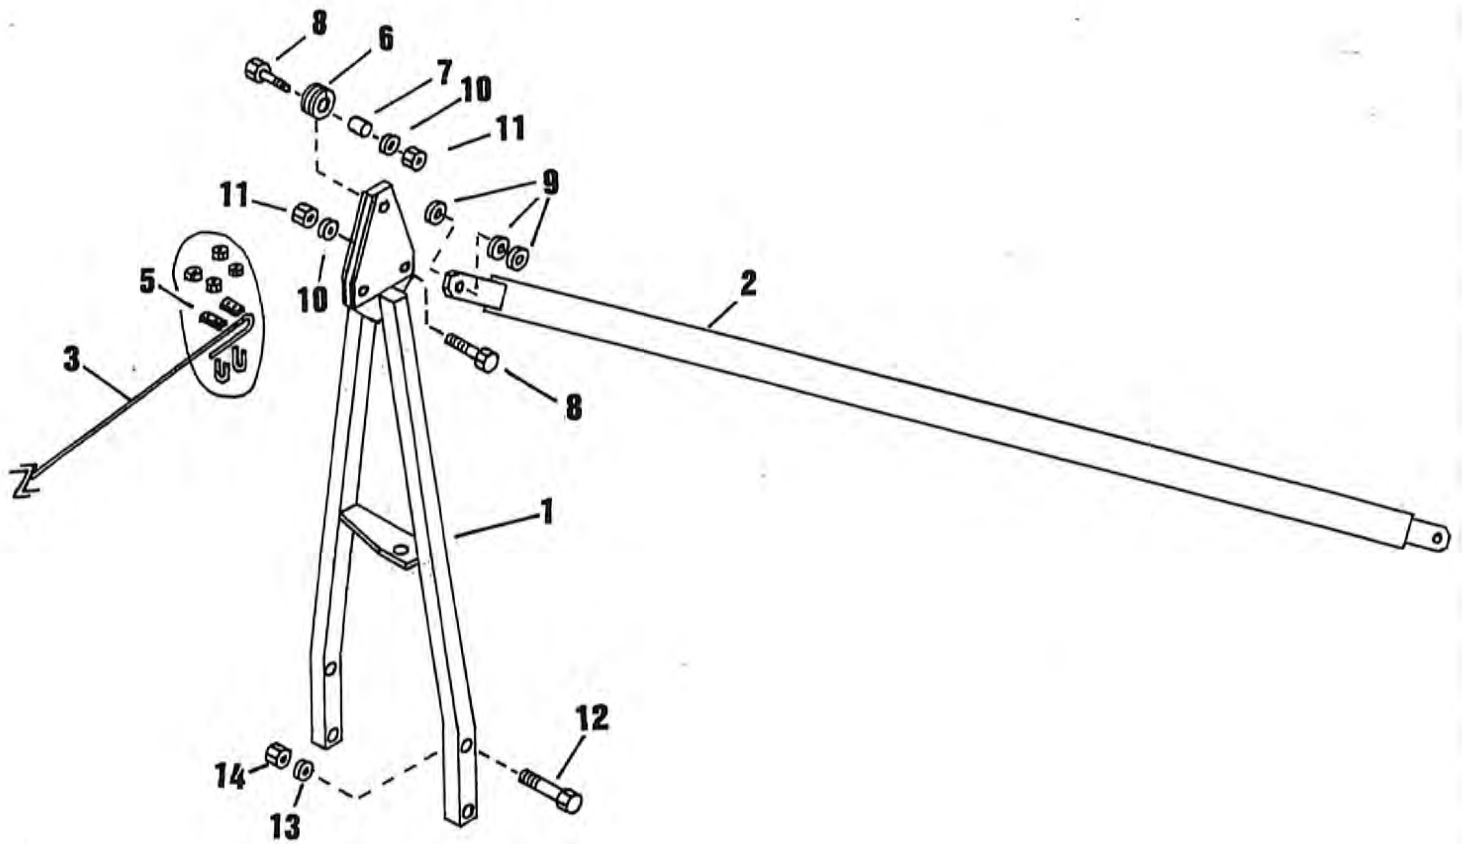

60 Hitch Lift Mast & Brace

Item	Part Number	Qty.	Description
1	8800114	-	Mast 57½" Tall
	8800115	-	Mast 86½" Tall
2	8800116	-	Mast Brace 95¼"
	8800117	-	Mast Brace 113¼"
3	5600013	-	¼" Cable 35 Ft.
	5600014	-	¼" Cable 52 Ft.
4	7500121	1	Cable Thimble (Not Shown)
5	4800027	2	Cable Clamps
6	8800132	-	Cable Sheave 1-1/32" Bore
7	8800121	2	1" O.D. x 7 Ga. x 7/8" Bushing
8	4800079	4	5/8" x 2½" Bolts
9	5000002	3	5/8" Flat Washer
10	5000003	4	5/8" Lock Washer
11	4900005	4	5/8" Nut
12	4800070	4	½" x 2½" Bolt
13	5000006	4	½" Lock Washer
14	4900001	4	½" Nut

1400082 CABLE
SHEAVE w/ BEARING