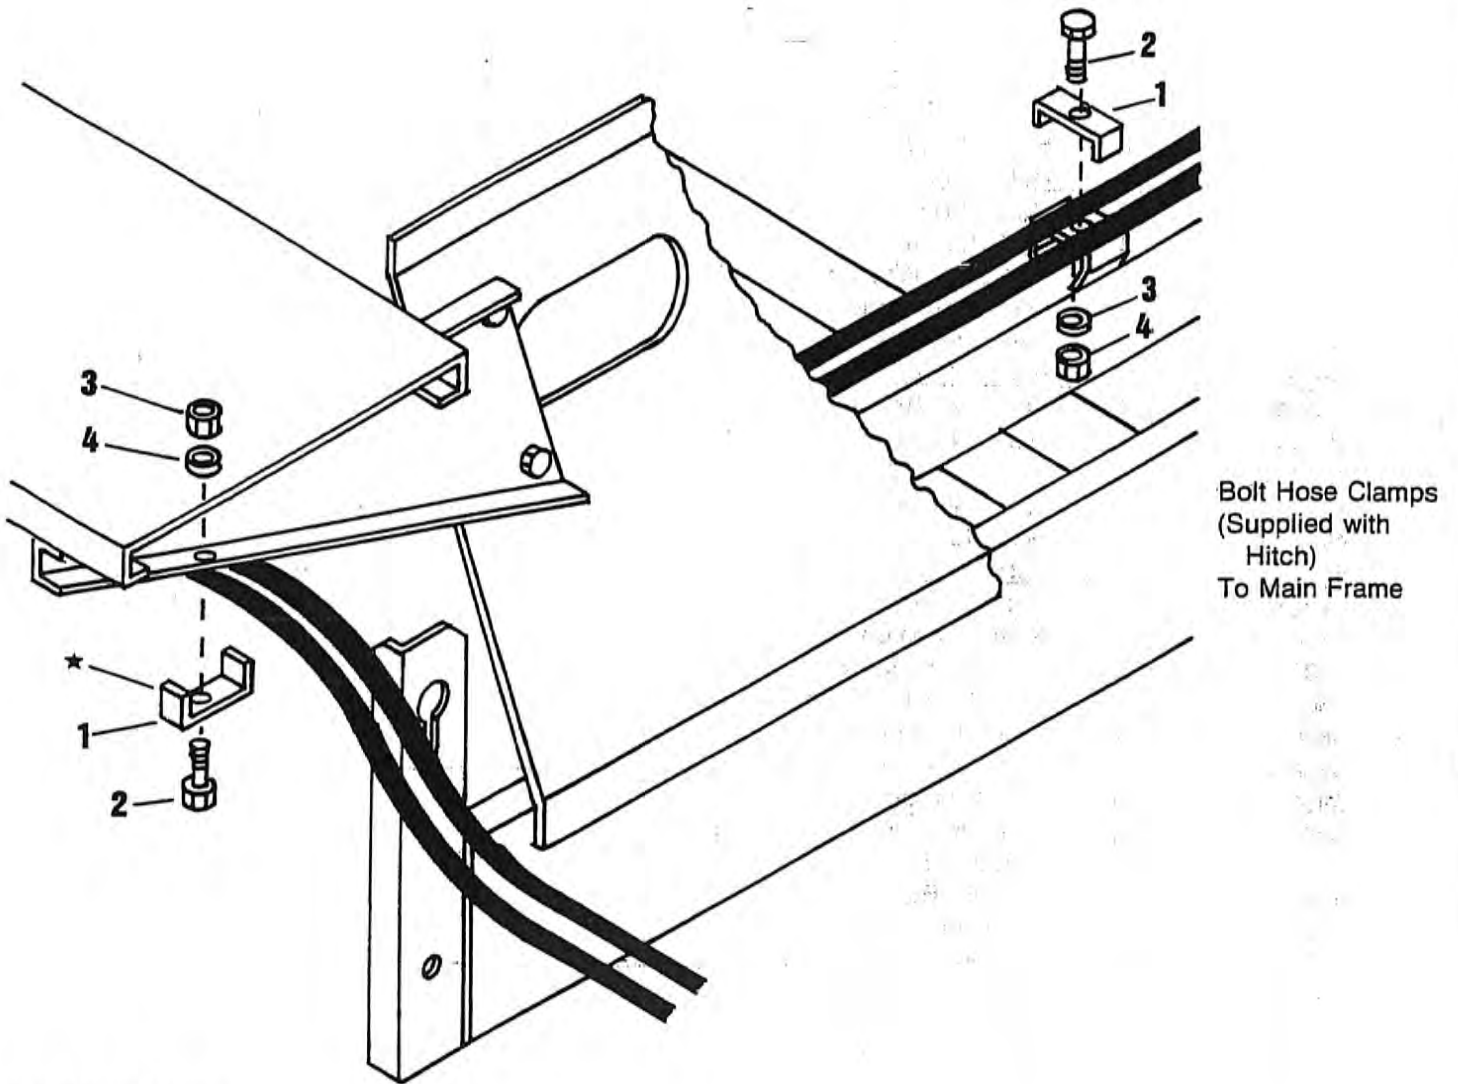

44 Hose Clamp Location

* Bolt Hose Clamp
(Supplied with
* Stabilizer)
To Right Walk Way Mount
Only

Item	Part Number	Qty.	Description
1	8300329		Hose Clamp
2	4800142		3/8" x 1 3/4" Bolt
3	5000019		3/8" Lock Washer
4	4900002		3/8" Nuts