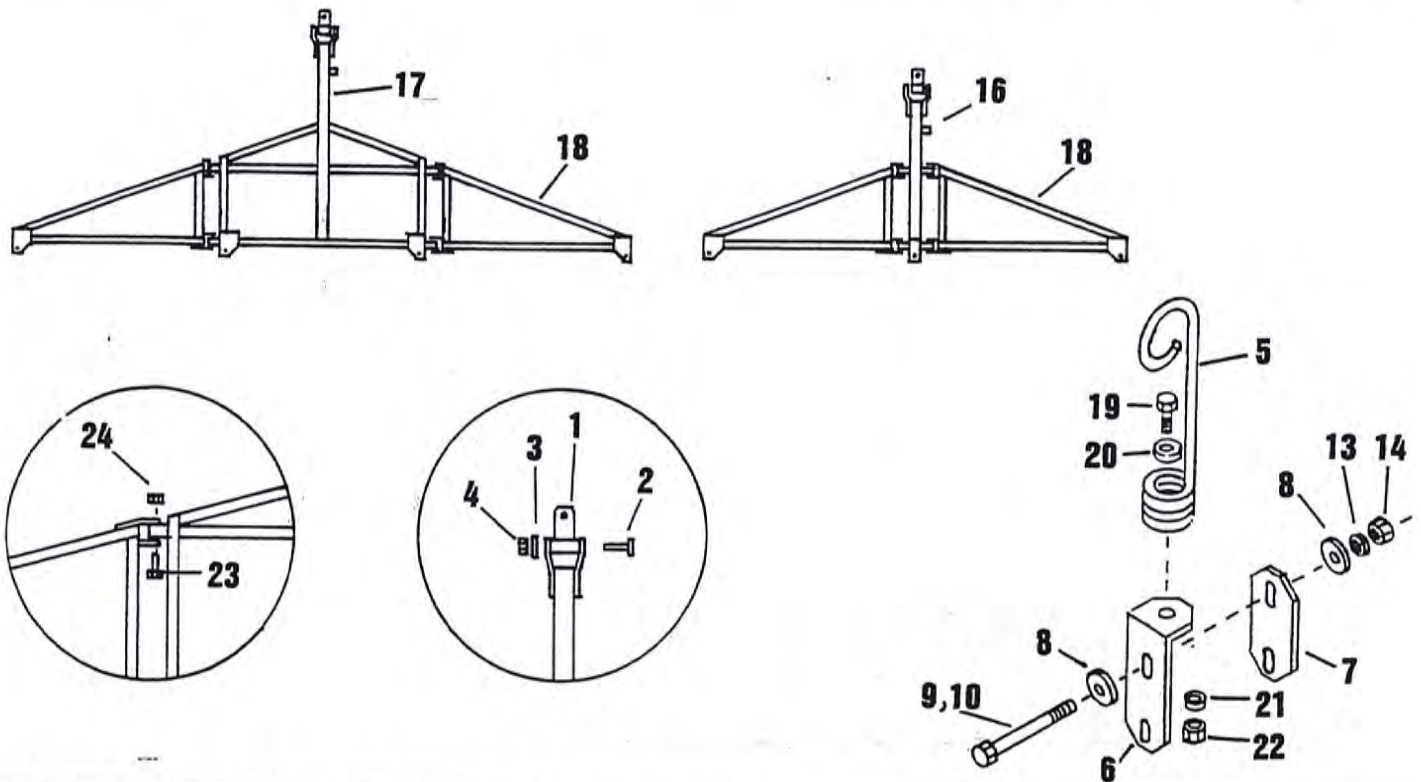

Item	Part Number	Qty.	Description
1	8300334	1	Hitch Block
2	8600026	1	Hitch Block Pin
3	8300341	1	2 O.D. x 1.028 I.D. 3/8" Thick Washer
4	4900015	1	1" Nylon Insert Nut
5	7500170	2	Hose Minder
6	8800095	2	Hose Minder Mount
7	8800096	2	Hose Minder Strap
8	5000001	4	3/8" Flat Washer
9	4800226	2	3/8" x 5 1/2" Bolt
10	4800089	2	3/8" x 4" Bolt
11	8300329	4	Hose Clamp
12	4800142	4	3/8" x 1 3/4" Bolt
13	5000019	8	3/8" Lock Washer
14	4900002	8	3/8" Nut
15	6400001	1	Jack 2 SM-10
16	8800098	1	3" Drill Center Pole
17	8800099	1	4" Drill Center Pole
18	8800100	2	Small Wings
19	4800010	2	5/8" x 2" Bolt
20	5000002	2	5/8" Flat Washer
21	5000003	2	5/8" Lock Washer
22	4900005	2	5/8" Nut
23	4800187	4	1" x 6" Bolt
24	4900015	4	1" Nylon Insert Nut
25	8600025	1 Per Drill	1" x 6" Hitch Pin
26	4800103	1 Per Drill	1/4" x 2" Cotter Pin