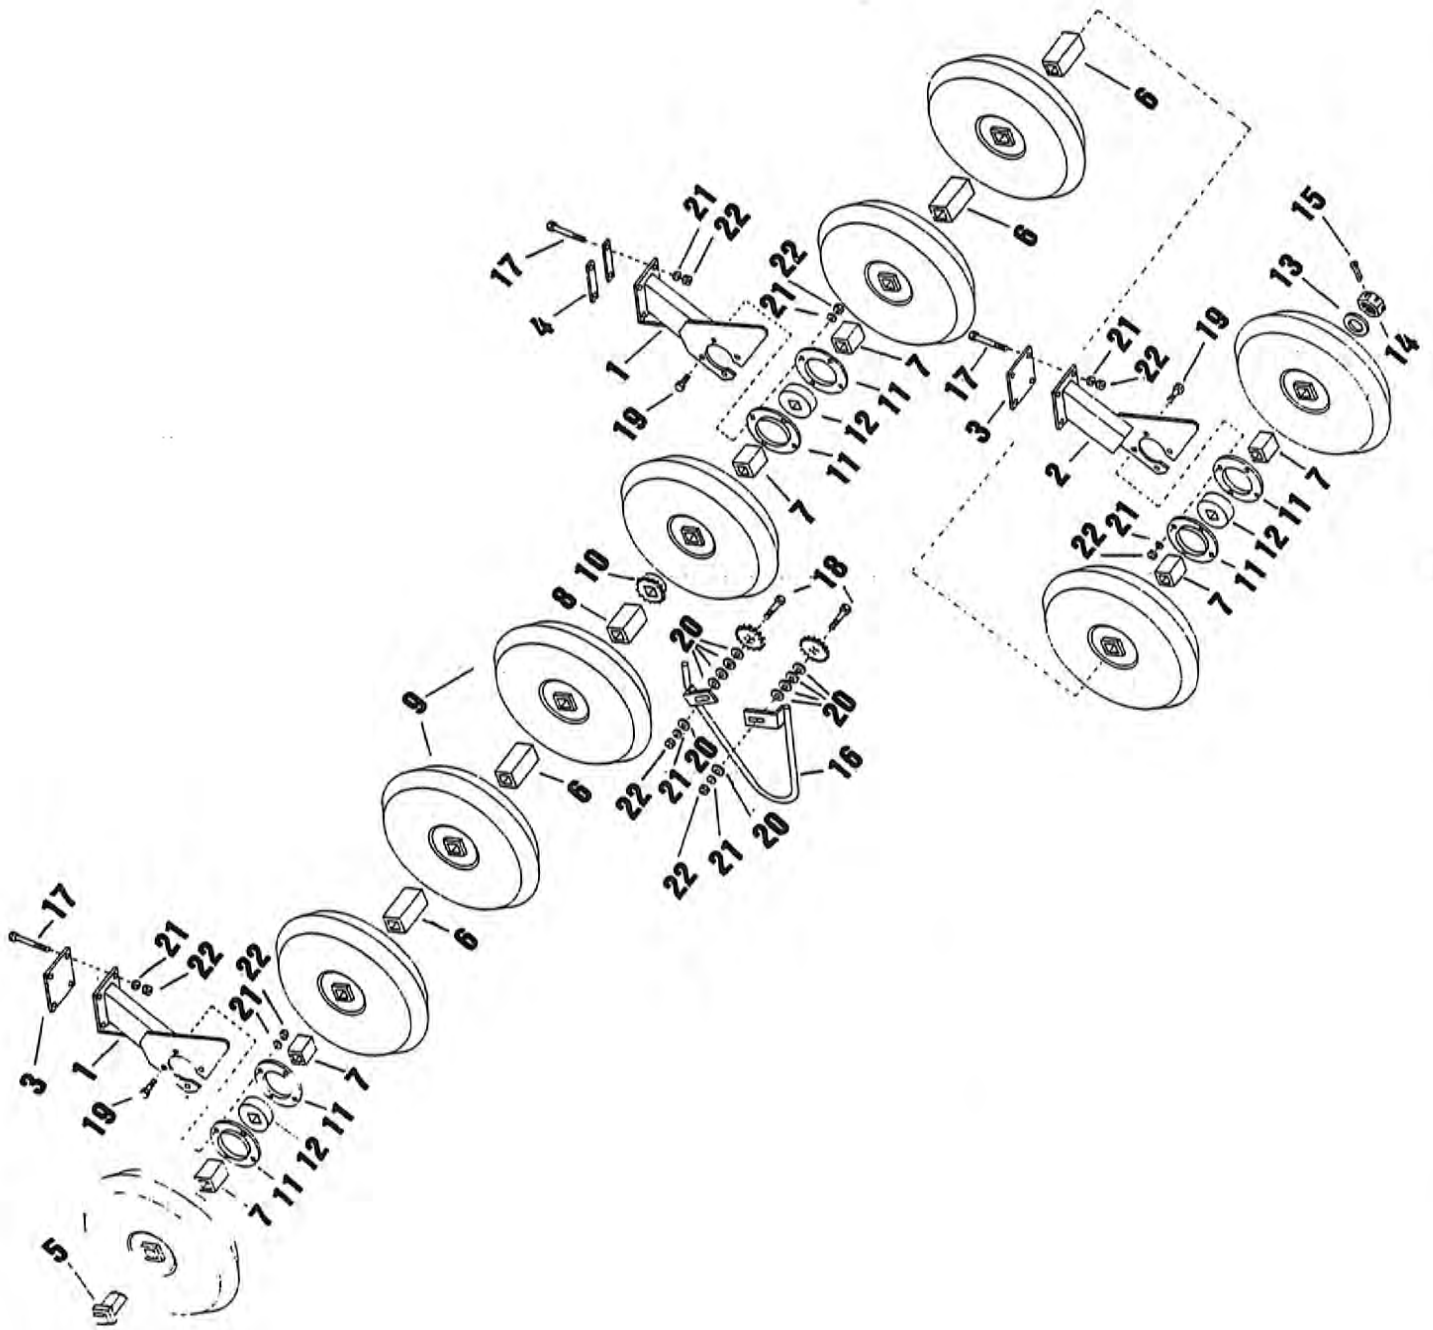

20 Press Wheels 9½ Spacing

Item	Part Number	Qty.	Description
1	8800055	2	Bearing Standard Left Hand
2	8800056	1	Bearing Standard Right Hand
3	8800057	2	Bearing Standard Mount Plate
4	8800058	2	Bearing Standard Mount Strap
5	8800059	1	1½" SQ Shaft 83¼" Long
6	8800062	4	Spacer 5¼" Long
7	8800063	6	Spacer 1-31/32" Long
8	8800064	1	Spacer 4¼" Long
9	8800072	9	Packer Wheel
10	1000107	1	5018 Sprocket 1½" SQ Hole
11	2100008	6	4 Hole Flangettes
12	2000034	3	Bearing Insert 1½" SQ Hole
13	5000008	4	1½" IOGA Machine Washer
14	4900045	1	1½" Castle Nut
15	4800103	1	¼" x 2" Cotter Key
16	8800073	1	Chain Guard
17	4800141	12	½ x 4½ Bolt
18	4800051	2	½ x 2½ Bolt
19	4800082	12	½ x 1½ Bolt
20	5000004	10	½ Flat Washer
21	5000006	26	½ Lock Washer
22	4900001	26	½ Nut