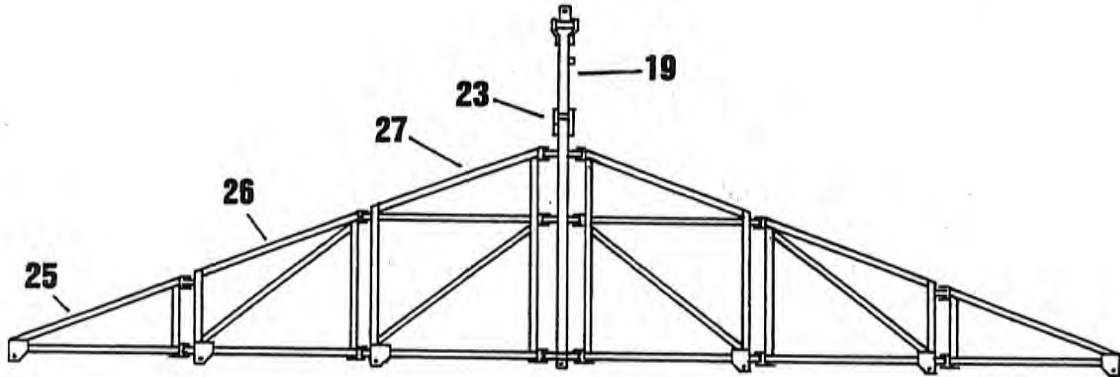

42 7-8 Drill Hitch

Item	Part Number	Qty.	Description
1	8300334	1	Hitch Block
2	8600026	1	Hitch Block Pin
3	8300341	1	2" O.D. x 1.028" I.D. 3/8" Thick Washer
4	4900015	2	1" Nylon Insert Nut
5	7500170	2	Hose Minder
6	8800095	2	Hose Minder Mount
7	8800096	2	Hose Minder Strap
8	4900002	4	3/8" Hex Nut
9	5000019	4	3/8" Lock Washer
10	5000001	8	3/8" Flat Washer
11	4800226	2	3/8" x 5 1/2" Bolt
12	4800010	2	5/8" x 2" Bolt
13	4800089	2	3/8" x 4" Bolt
14	8300329	4	Hose Clamp
15	4800142	4	3/8" x 1 3/4" Bolt
16	5000019	4	3/8" Lock Washer
17	4900002	4	3/8" Nut
18	6400001	1	Jack 2 SM-10
19	8800106	1	Pole Extension
20	8800107	1	Pole Extension Pin
21	8800108	1	Pole Extension Bolt
22	4800103	1	1/4" x 2" Cotter Pin
23	8800104	1	7" Drill Center Pole
24	8800105	1	8" Drill Center Section
25	8800100	2	Small Wings
26	8800101	2	Medium Wings
27	8800109	2	Large Wings
28	4800187	14	1" x 6" Bolt
29	4900015	14	1" Nylon Insert Nut
30	8600025	1	Per Drill 1" x 6" Hitch Pin
31	4800103	1	Per Drill 1/4" x 2" Cotter Pin
32	5000002	4	5/8" Flat Washers
33	5000003	2	5/8" Lock Washers
34	4900005	2	5/8" Nuts