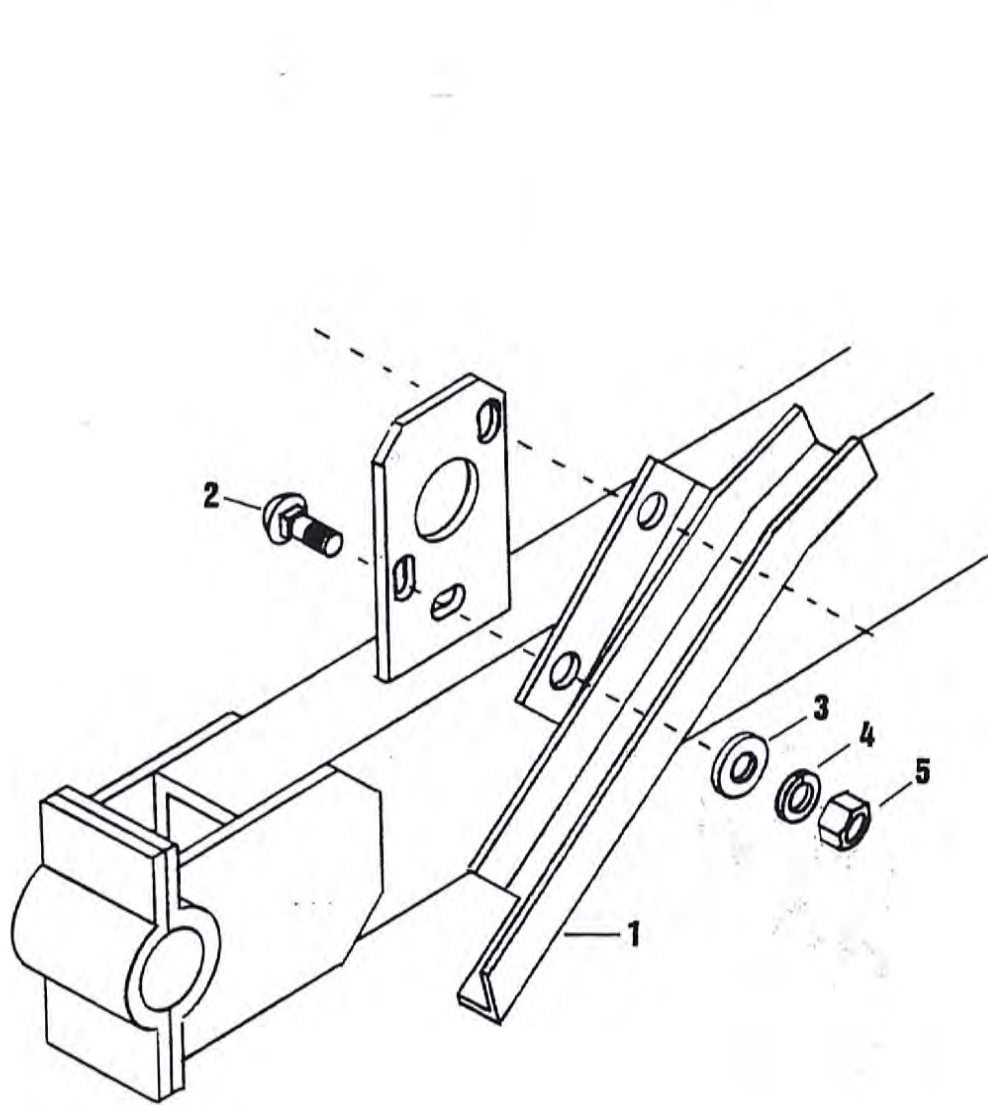

Item	Part Number	Qty.	Description
1	8800046	1	Chain Guide (Hose Protector)
2	4800053	2	3/8" x 1" Carriage Bolt
3	5000001	2	3/8" Flat Washer
4	5000018	2	3/8" Lock Washer
5	4900002	2	3/8" Nut

NOTE: Chain Guide used on 12¼ spacing, Pattern A drills only.