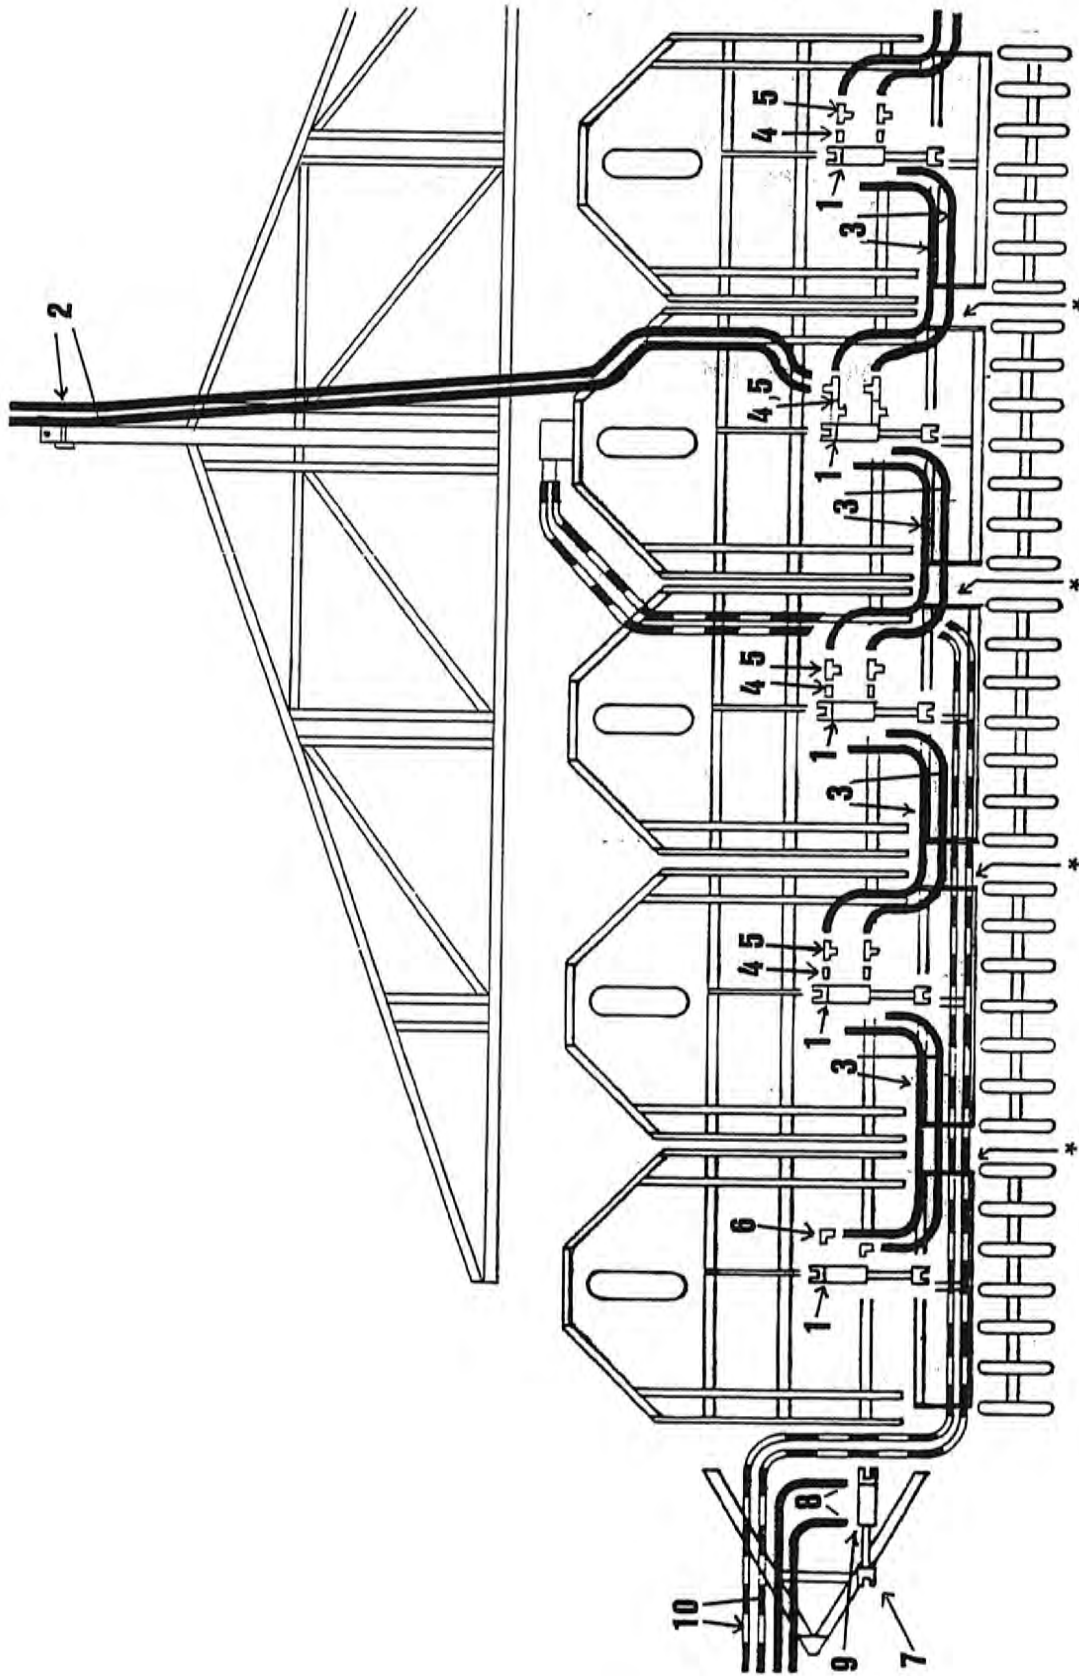

*Hose Clamp Location
See Page 44 for Listing

Item	Part Number	Qty.	Description
1	4100039	7	3" x 8" Cylinders
2	3700140	2	1/2" Hose 334"
3	3700132	12	1/2" Hose 115"
4	3800009	12	1/2" Tee
5	3800086	12	1/2" x 1 1/2" Nipple
6	3800008	4	1/2" Street Ells
			Tow Hitch
7	4100002	1	3" x 12" Cylinders
8	3700130	2	3/8" Hose 160"
9	3800019	2	3/8" x 1/2" Bushing Hitch Lift
10	3700138	2	3/8" Hoses 600"