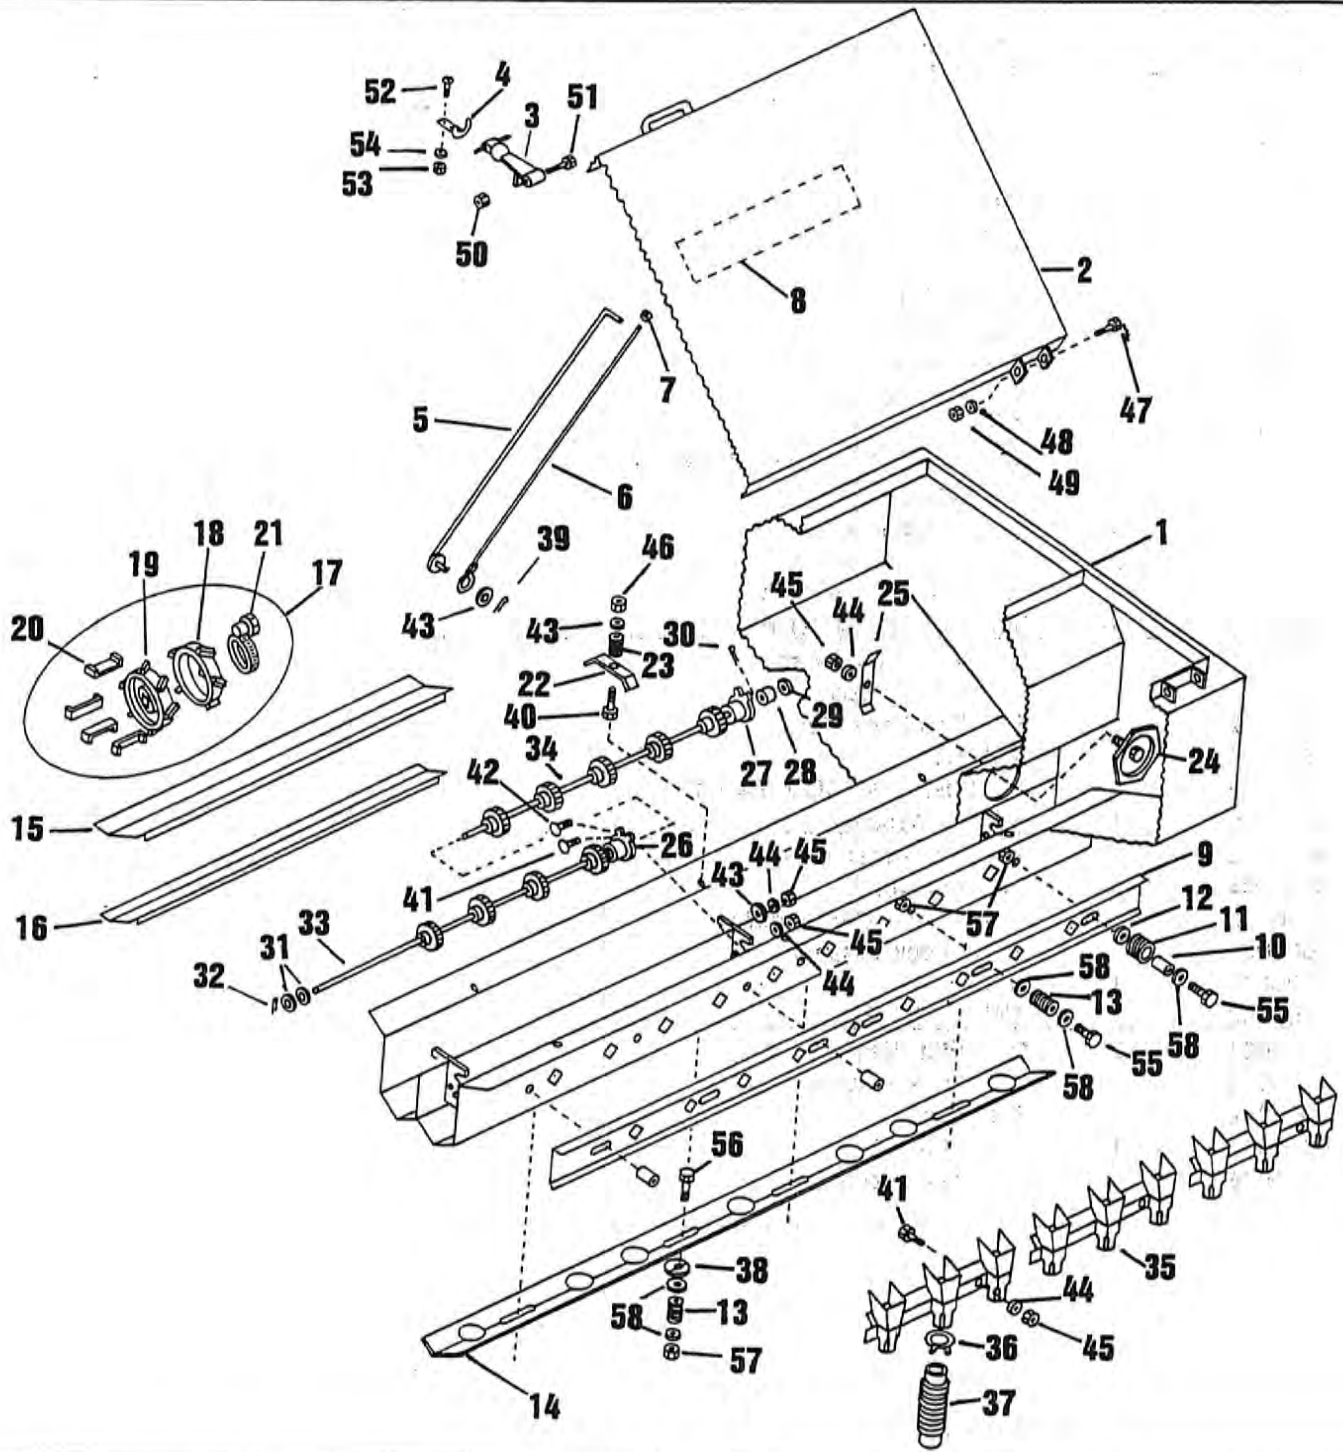

10 Tank Assembly

Item	Part Number	Qty.	Description
1	8800031	1	Tank Weldment
2	8800032	1	Tank Cover
3	7500166	1	Cover Latch
4	7500190	1	Cover Catch
5	8800033	2	Cover Rod
6	8800034	1	Cover Safety Cable
7	7500191	1	Cable Stop Sleeve
8	6500078	1	Calibration Decal 9½" Spacing
	6500079	1	Calibration Decal 12¼" Spacing