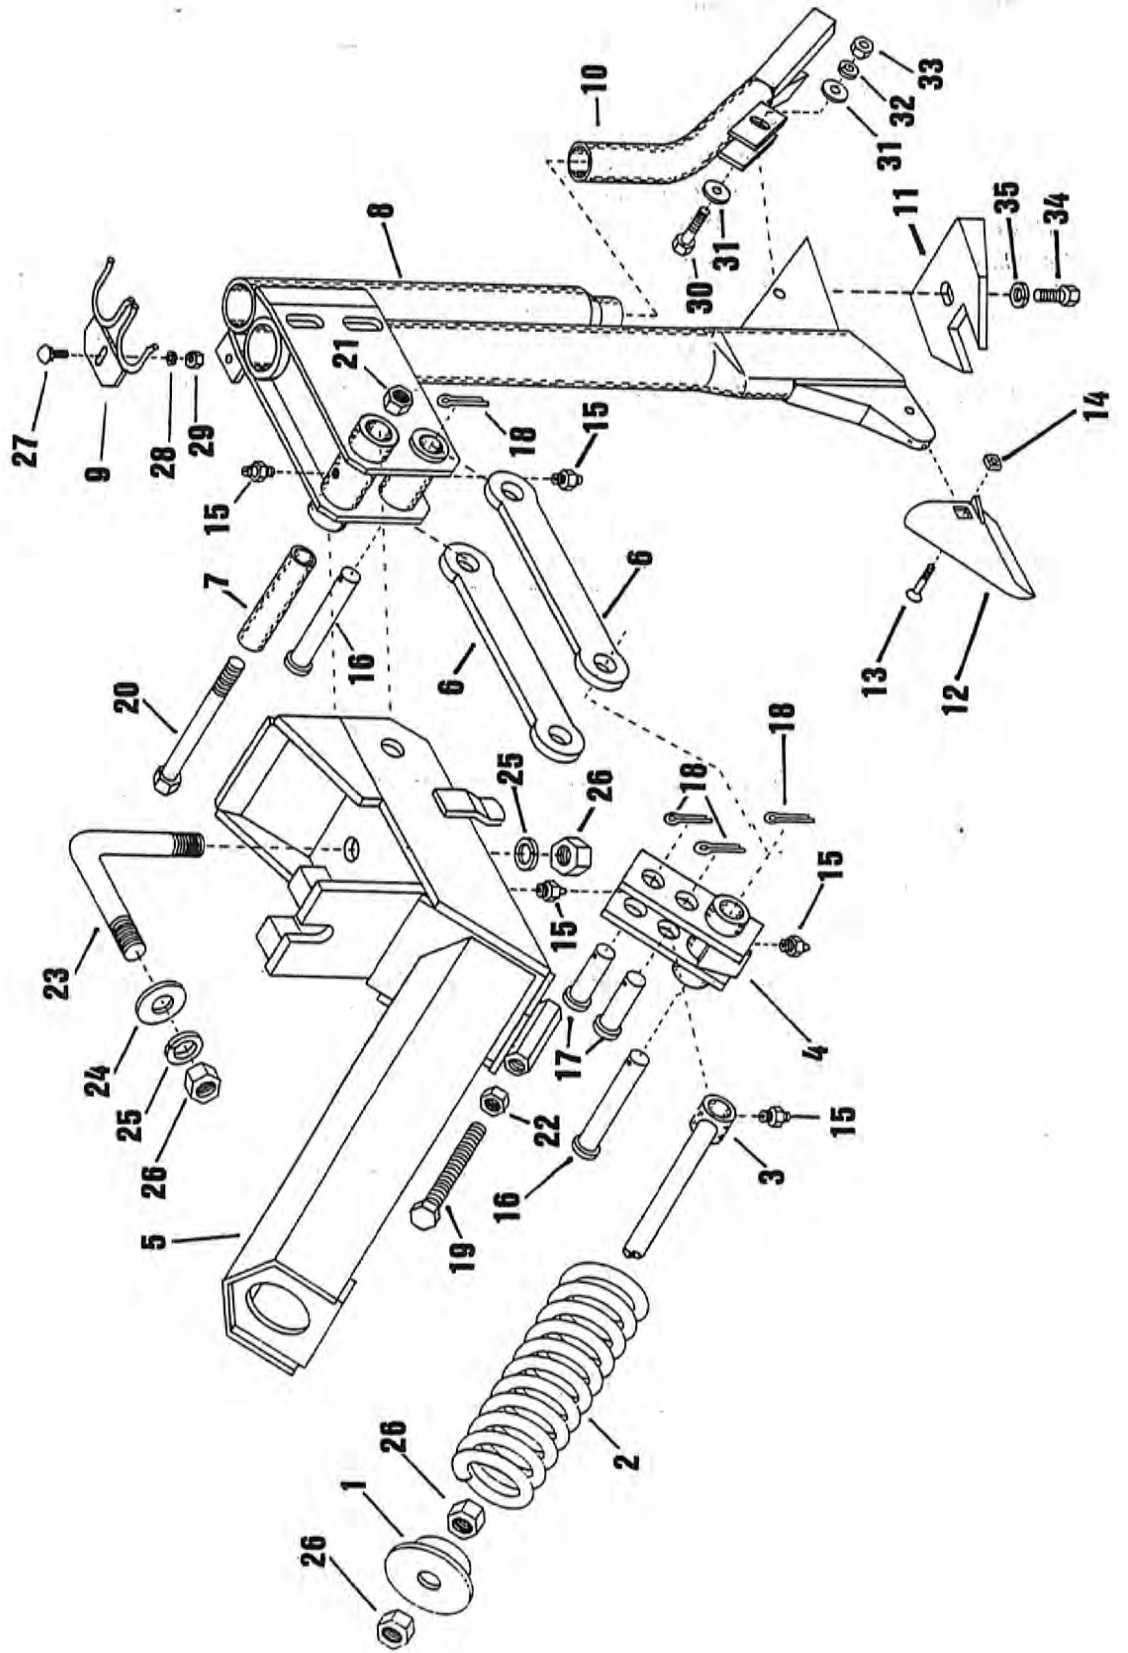

8 Shank Assembly

Item	Part Number	Qty.	Description
1	8300269	1	Spring Caps
2	6100021	1	Spring
3	8800023	1	Spring Rod
4	8800024	1	Link Weldment
5	8800025	1	Trip Weldment
6	8800026	2	Links
7	8800027	1	Pivot Bushing
8	8800028	1	Shank Weldment
9	8800029	1	Hose Retainer
10	8800030	1	Seed Tube
11	7500103	1	Sealer Plate
12	7500163	1	Point
13	4800206	1	1/4" x 1 1/2" Socket Head Screw
14	4900038	1	1/4" SQ Nut
15	3800082	4	1/4" Straight Zerk
16	4800215	2	3/4" x 4" Clevis Pin
17	4800216	2	3/4" x 2-1/8" Clevis Pin
18	4800044	4	5/32" x 1 1/2" Cotter Pin
19	4800217	1	5/8" x 4" Bolt (Special)
20	4800218	1	5/8" x 5 1/4" Bolt
21	4900012	1	5/8" Top Lock Nut
22	4900005	1	5/8" Nut
23	4300183	1	3/4" L-Bolt 5 1/4 OD x 5 1/4 OD
24	5000005	1	3/4" Flat Washer
25	5000012	2	3/4" Lock Washer
26	4900004	4	3/4" Hex Nut
27	4800153	1	5/16" x 3/4" Carriage Bolt
28	5000022	1	5/16" Lock Washer
29	4900017	1	5/16" Nut
30	4800142	1	3/8" x 1 3/4" Bolt
31	5000001	2	3/8" Flat Washer
32	5000019	1	3/8" Lock Washer
33	4900002	1	3/8" Nut
34	4800018	1	1/2" x 1 1/4" Bolt
35	5000006	1	1/2" Lock Washer