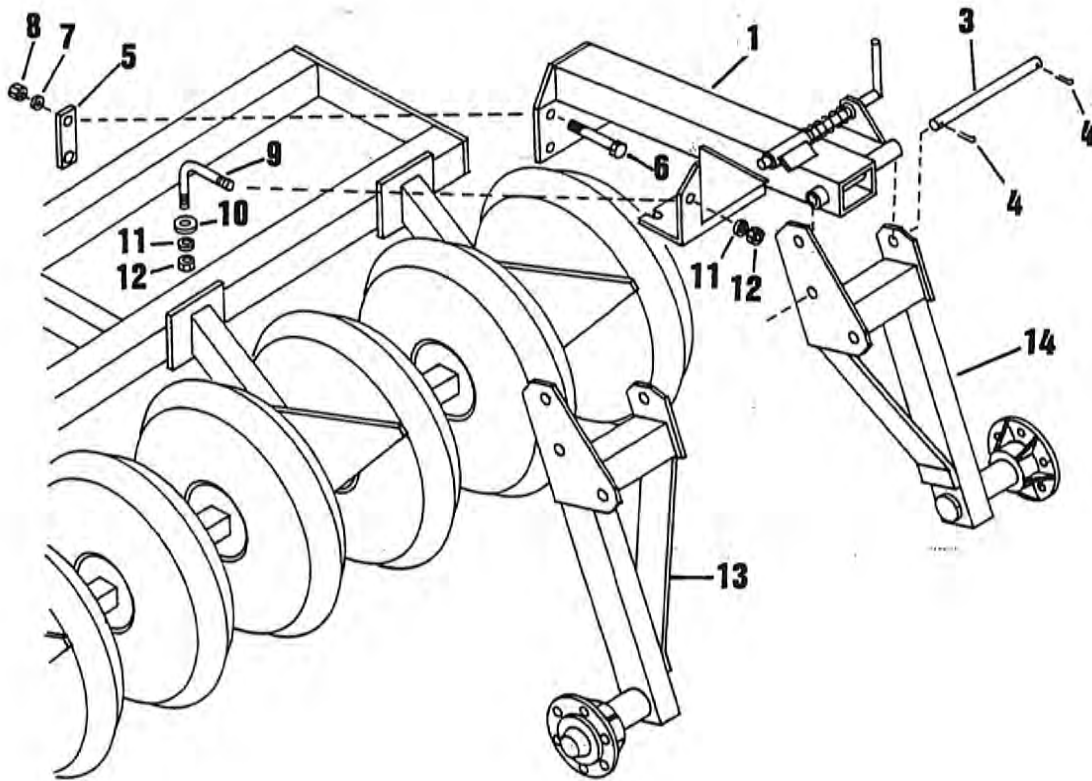

32 End Transport & Field Hitch Transport

End Transport & Field Hitch Transport 33

Item	Part Number	Qty.	Description
1	8800083	1	Transport Mount
2	8800084	1	End Transport Leg
3	8800086	1	Hinge Pin 1 x 11
4	4800103	2	1/4 x 2 Cotter Pin
5	8800087	2	Mount Straps
6	4800141	4	1/2 x 4 1/2 Bolts
7	5000006	4	1/2 Lock Washers
8	4900001	4	1/2 Nuts
9	4800183	2	3/4 L-Bolt 5 1/4 O.D. x 5 1/4 O.D.
10	5000005	2	3/4 Flat Washers
11	5000012	4	3/4 Lock Washers
12	4900004	4	3/4 Nuts
13	8800085	1	Field Transport Leg Left
14	8800088	1	Field Transport Leg Right