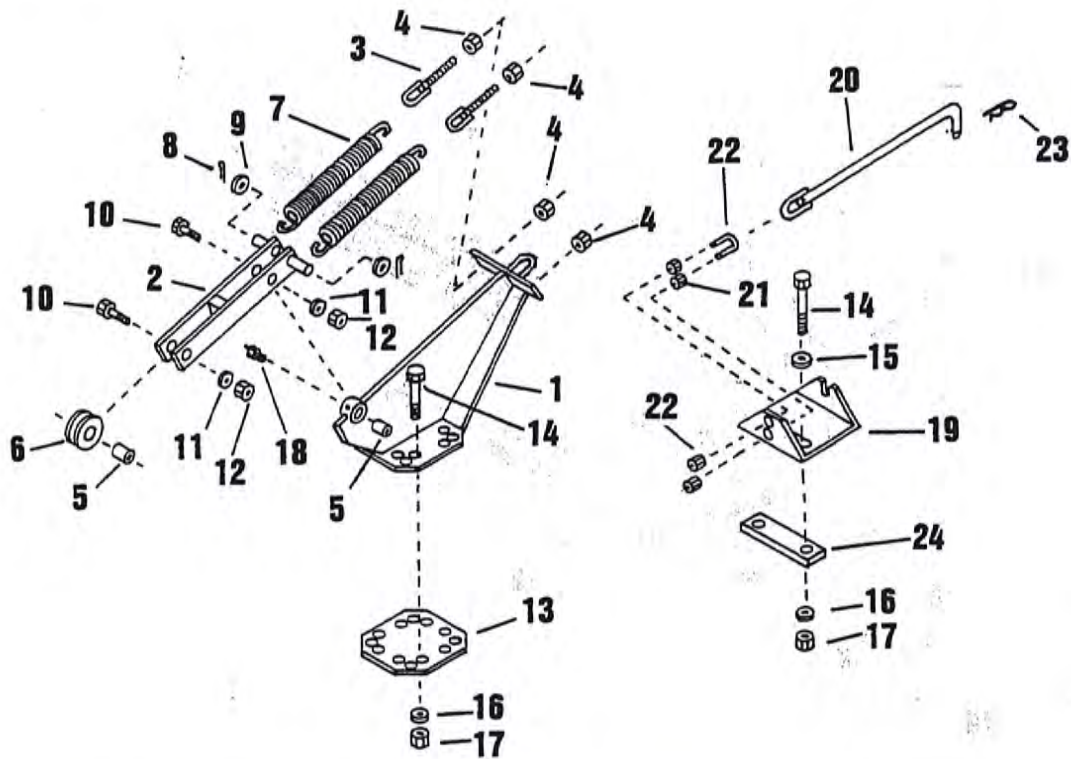

Hitch Lift, Universal Cable Tensioner & Safety Link 61

Item	Part Number	Qty.	Description
1	8800119	1	Frame
2	8800120	1	Link
3	8800122	2	3/8" x 5" Eye Bolts
4	4900002	4	3/8" Standard Nuts
5	8800121	2	1" O.D. x 7 Ga. x 7/8" Bushings
6	8800132	1	1-1/32" Cable Sheave
7	6100009	2	Spring 1" O.D. 1/16" I.D. 13" LONG W/ BEARING
8	4800044	2	5/32" x 1 1/2" Cotter Key
9	5000049	2	5/8" I.D. and 1" O.D. x .030 Washer
10	4800010	2	5/8" x 2" Bolts
11	5000003	2	5/8" Lock Washer
12	4900005	2	5/8" Standard Nuts
13	8800123	1	Mount Plate
14	4800006	-	1/2" x 4" Bolt, 6 and 8 Drill
	4800141	-	1/2" x 4 1/2" Bolt 7 Drill
	4800077	-	1/2" x 5 1/2" Bolt, 3 and 5 Drill
15	5000004	2	1/2" Flat Washer
16	5000006	6	1/2" Lock Washer
17	4900001	6	1/2" Nut
18	3800082	1	Zerk
19	8800124	1	Bracket Mount
20	8800125	1	Hook
21	4900046	4	1/2" Jam Nuts
22	4800223	1	1/2" 'U' Bolt
23	4800107	1	1/8" Hair Pin
24	8800126	-	Strap 1 1/2" x 4 1/2", 6 and 8 Drill
	8800127	-	Strap 1 1/2" x 6", 3 and 5 Drill
	8800128	-	Strap 1 1/2" x 7" 7 Drill

1400002 CABLE SHEAVE

5/32 WIRE SIZE