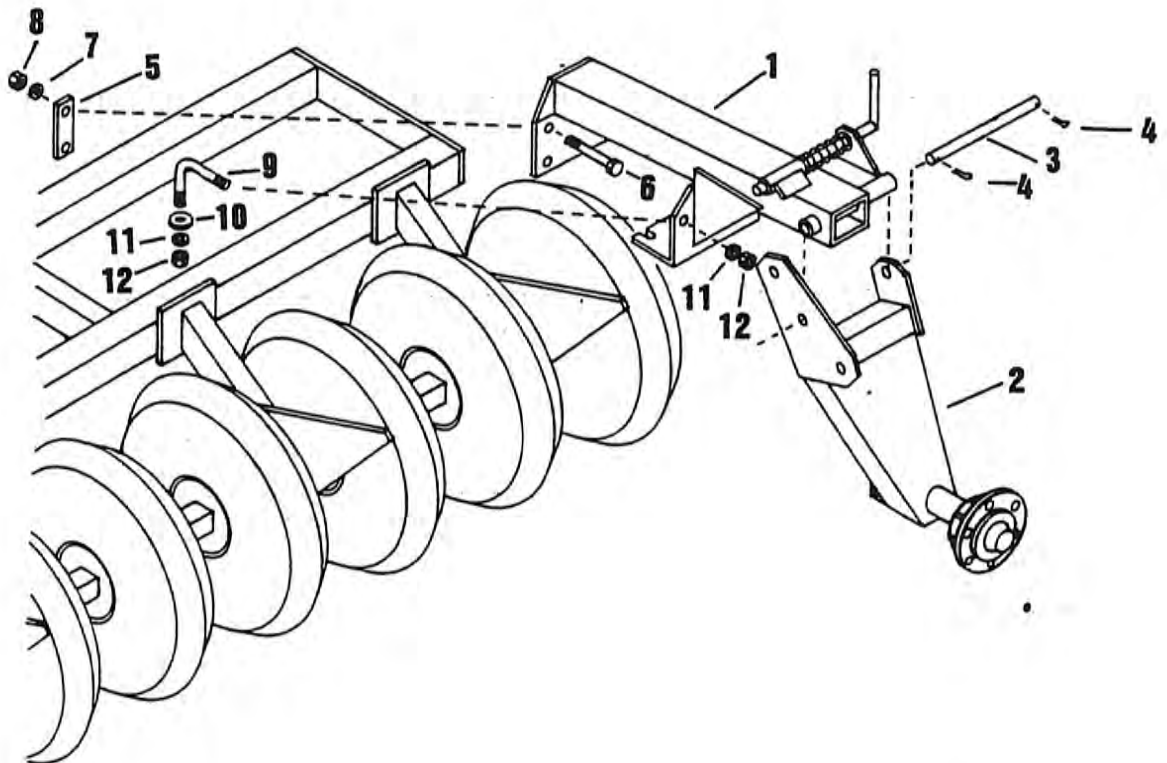

32 End Transport & Field Hitch Transport

End Transport & Field Hitch Transport 33

Item	Part Number	Qty.	Description
1	8800083	1	Transport Mount
2	8800084	1	End Transport Leg
3	8800086	1	Hinge Pin 1 x 11
4	4800103	2	1/4 x 2 Cotter Pin
5	8800087	2	Mount Straps
6	4800141	4	1/2 x 4 1/2 Bolts
7	5000006	4	1/2 Lock Washers
8	4900001	4	1/2 Nuts
9	4800183	2	3/4 L-Bolt 5 1/4 O.D. x 5 1/4 O.D.
10	5000005	2	3/4 Flat Washers
11	5000012	4	3/4 Lock Washers
12	4900004	4	3/4 Nuts
13	8800085	1	Field Transport Leg Left
14	8800088	1	Field Transport Leg Right