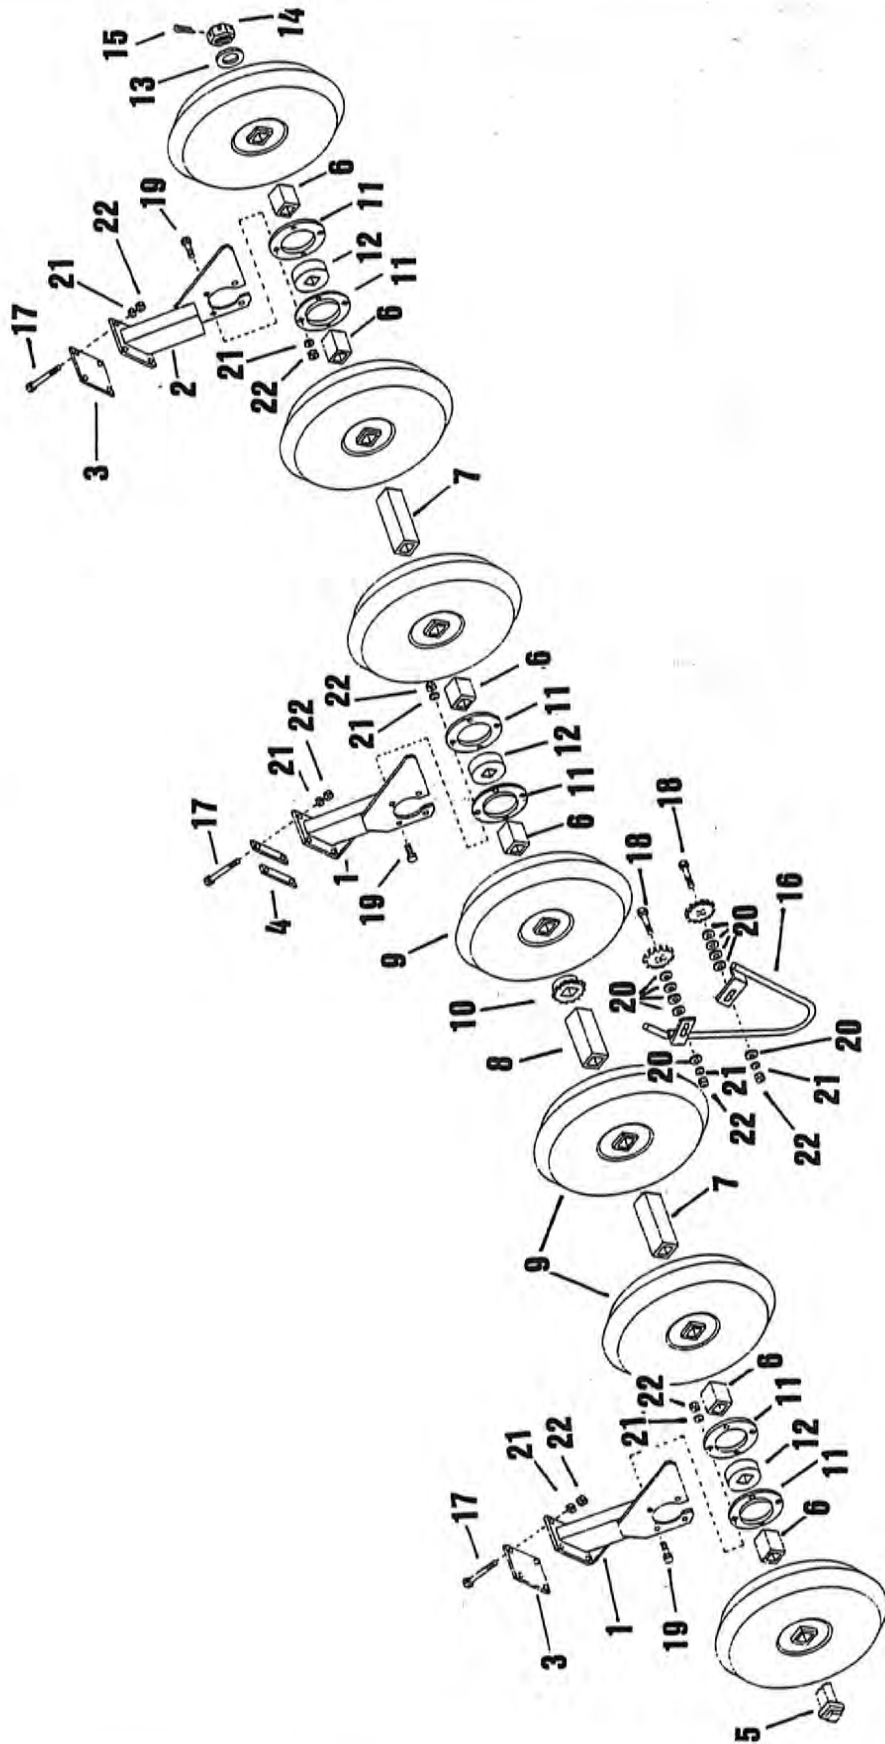

22 Press Wheels 12¼ Spacing

Press Wheels 12¼ Spacing 23

Item	Part Number	Qty.	Description
1	8800055	2	Bearing Standard Left Hand
2	8800056	1	Bearing Standard Right Hand
3	8800057	2	Bearing Standard Mount Plate
4	8800058	2	Bearing Standard Mount Strap
5	8800061	1	1½" SQ Shaft 80½" Long
6	8800065	6	Spacers 3-5/16" Long
7	8800066	2	Spacers 7-15/16" Long
8	8800067	1	Spacer 6-15/16" Long
9	8800072	7	Packer Wheel
10	1000107	1	5018 Sprocket 1½" SQ Hole
11	2100008	6	4 Hole Flangette
12	2000034	3	Bearing Insert 1½" SQ Hole
13	5000008	4	1½" 10GA Machine Washer
14	4900045	1	1½" Castle Nut
15	4800103	1	¼" x 2" Cotter Key
16	8800073	1	Chain Guard
17	4800141	12	½" x 4½" Bolt
18	4800051	2	½" x 2½" Bolt
19	4800082	12	½" x 1½" Bolt
20	5000004	10	½" Flat Washer
21	5000006	26	½" Lock Washer
22	4900001	26	½" Nut