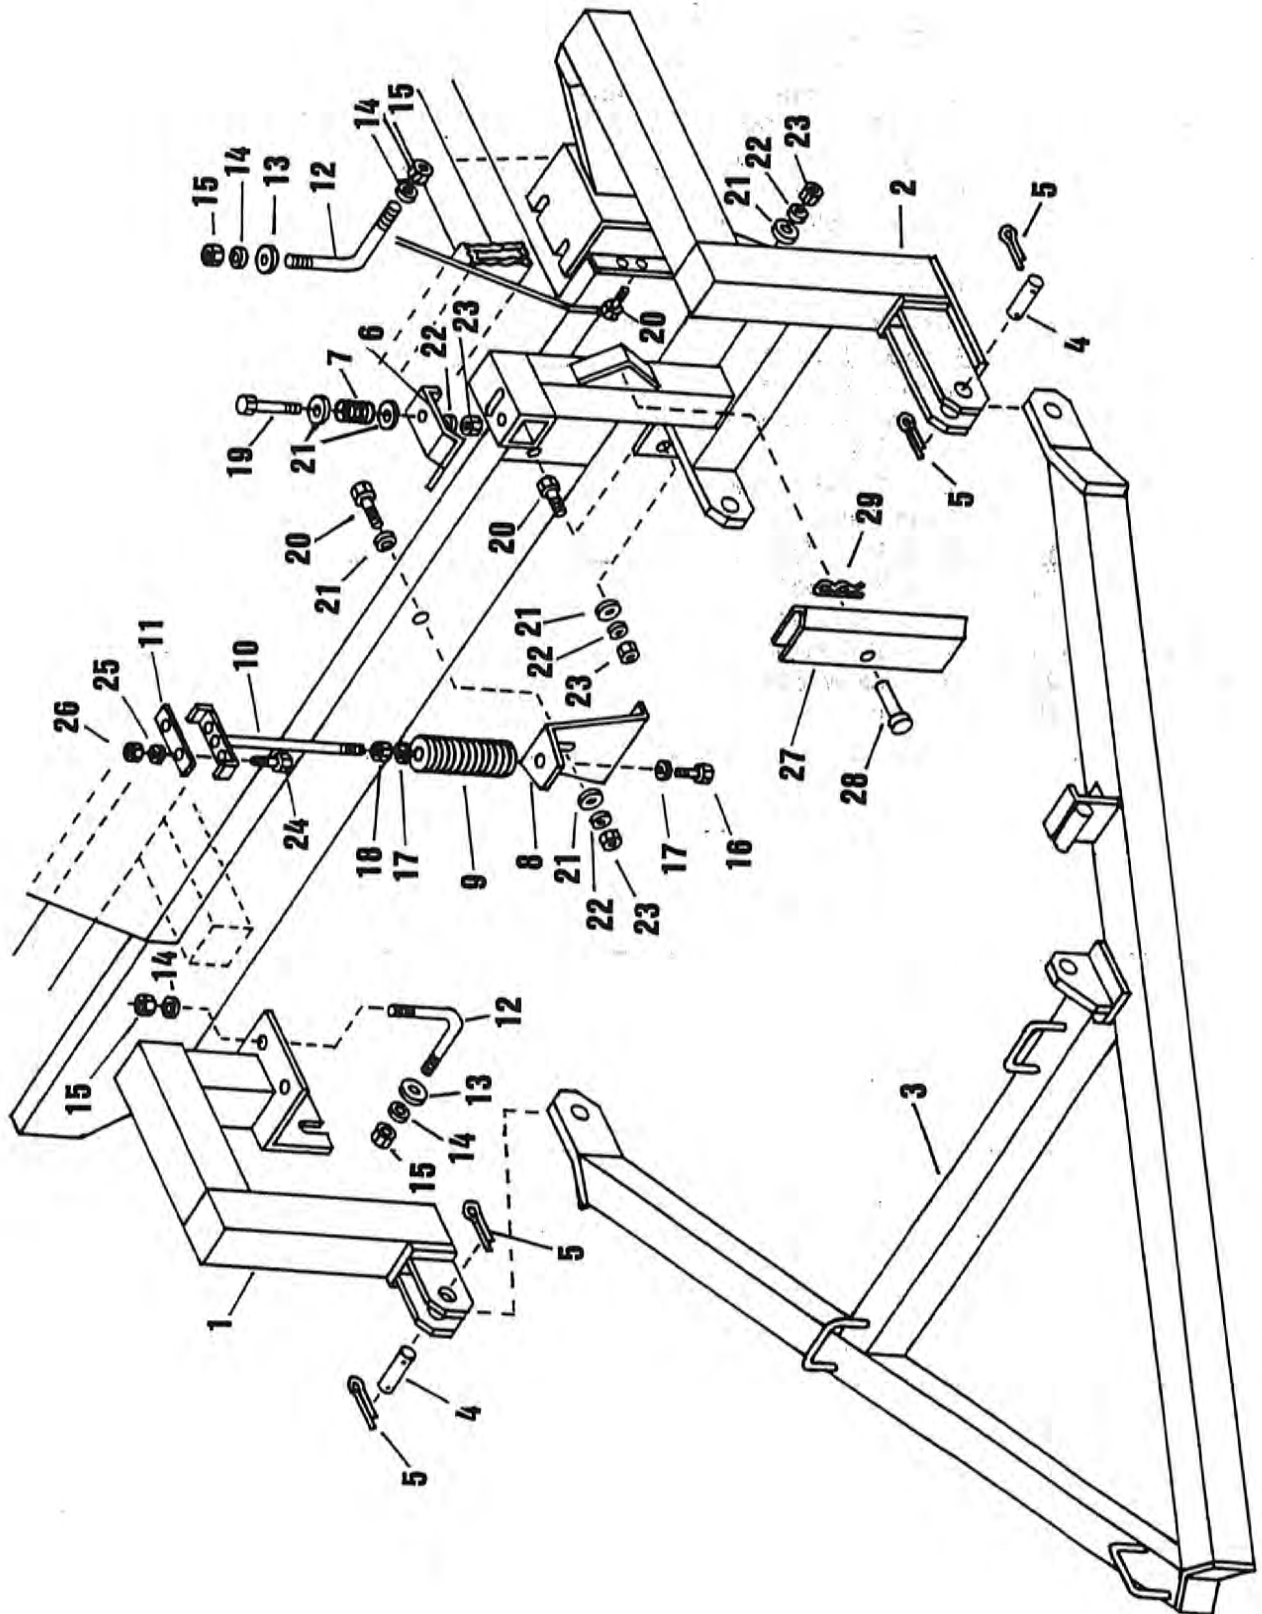

26 Tow Hitch

Item	Part Number	Qty.	Description
1	8800074	1	Front Mount
2	8800075	1	Rear Mount
3	8800076	1	Hitch
4	8600009	2	Hinge Pins 1" x 2-7/8"
5	4800103	4	1/4" x 2" Cotter Pins
6	8800077	1	Latch
7	6100005	1	Latch Spring
8	8800078	1	Hose Minder Mount
9	6100037	1	Hose Minder Spring
10	8300351	1	Hose Minder Rod
11	8300352	1	Hose Minder Strap
12	4800183	4	3/4" L-Bolts 5 1/4" O.D. x 5 1/4" O.D.
13	5000005	4	3/4" Flat Washer
14	5000012	8	3/4" Lock Washer
15	4900004	8	3/4" Nuts
16	4800010	1	5/8" x 2" Bolt
17	5000003	2	5/8" Lock Washer
18	4900005	1	5/8" Nut
19	4800135	1	1/2" x 3 1/2" Bolt
20	4800082	5	1/2" x 1 1/2" Bolt
21	5000004	8	1/2" Flat Washer
22	5000006	6	1/2" Lock
23	4900001	6	1/2" Nut
24	4800146	2	3/8" x 2" Bolt
25	5000019	2	3/8" Lock Washer
26	4900002	2	3/8" Nut
27	8800079	1	Cylinder Lock 11" Long
28	4800045	1	3/4" x 2 1/2" Clevis Pin
29	4800056	1	3/16" Hair Pin