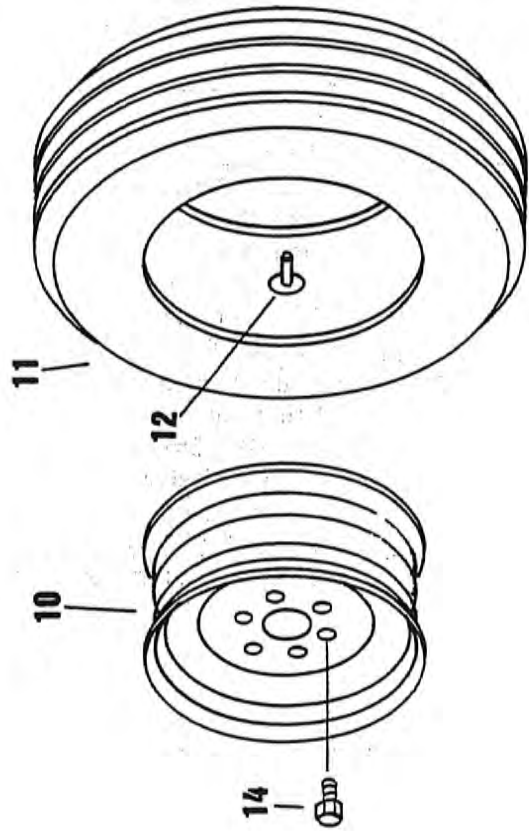

6 Wheel and Hub Assembly

Wheel and Hub Assembly 7

Item	Part Number	Qty.	Description
1	2900088	1	Hub H-628
2	2900087	2	Cup 2720
3	2900086	2	Cone 2788
4	2900085	2	Seals
5	2900084	2	Spacers
6	8800021	2	Spindle Keeper (Also Found with Swivel Wheel)
7	5000040	2	1" Machine Washer
8	4900020	2	1" Castle Nut
9	4800157	2	3/16" Cotter Key
10	2800001	1	Wheel 14" x 8" 6 Bolt
11	2600013	1	Tire 9.5L-14
12	2700009	1	Tube
13	3000018	-	Spindle (Not Shown)
14	2900010	6	Wheel Bolts