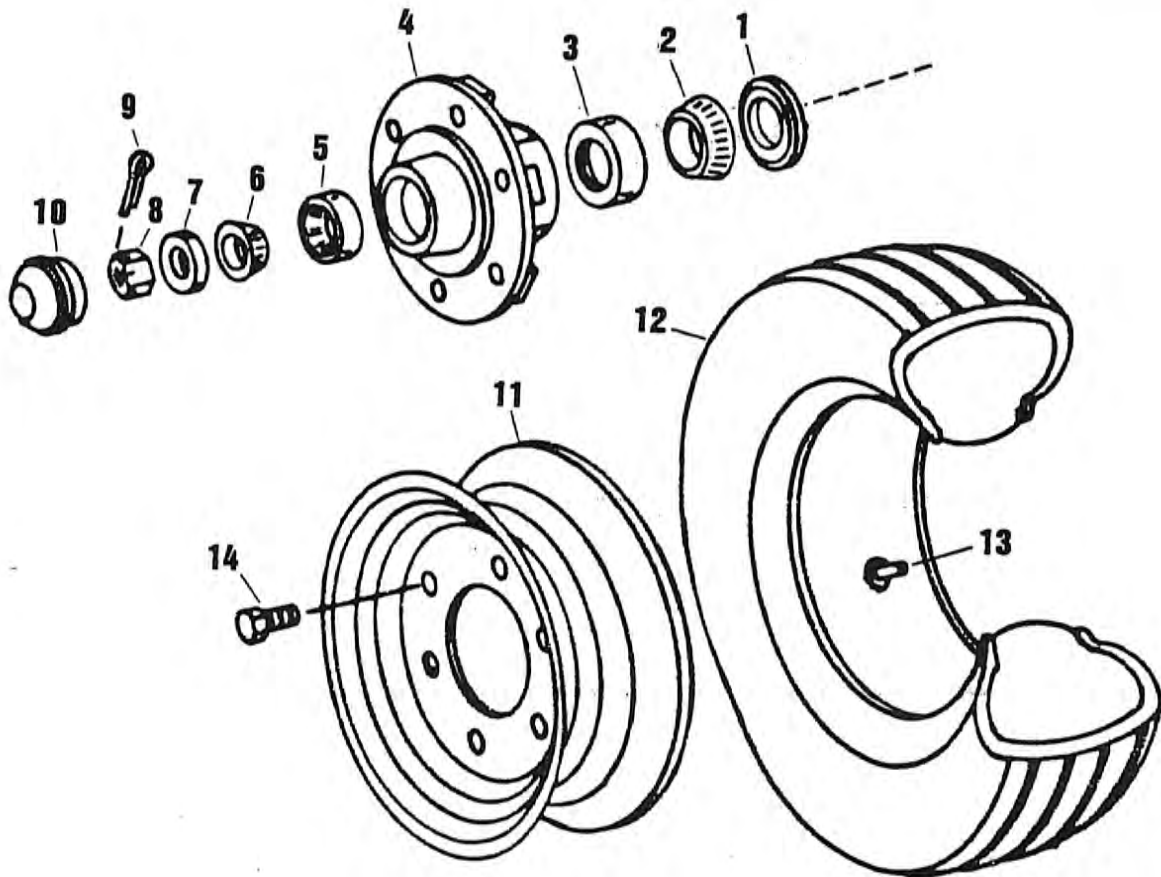

34 Transport Wheel and Hub Assembly

Transport Wheel and Hub Assembly 35

Item	Part Number	Qty.	Description
1	2900065	1	Grease Seal
2	2900066	1	Cone Inner
3	2900067	1	Cup Inner
4	2900068	1	Hub 6 Bolt
5	2900017	1	Cup Outer
6	2900018	1	Cone Outer
7	2900047	1	Washer
8	3000012	1	Nut
9	3000005	1	Cotter Pin
10	2900048	1	Dust Cap
11	2800001	1	Wheel 14" 6 Bolt
12	2600013	1	Tire 9.5L x 14
13	2700009	1	Tube
14	2900010	6	Wheel Bolt