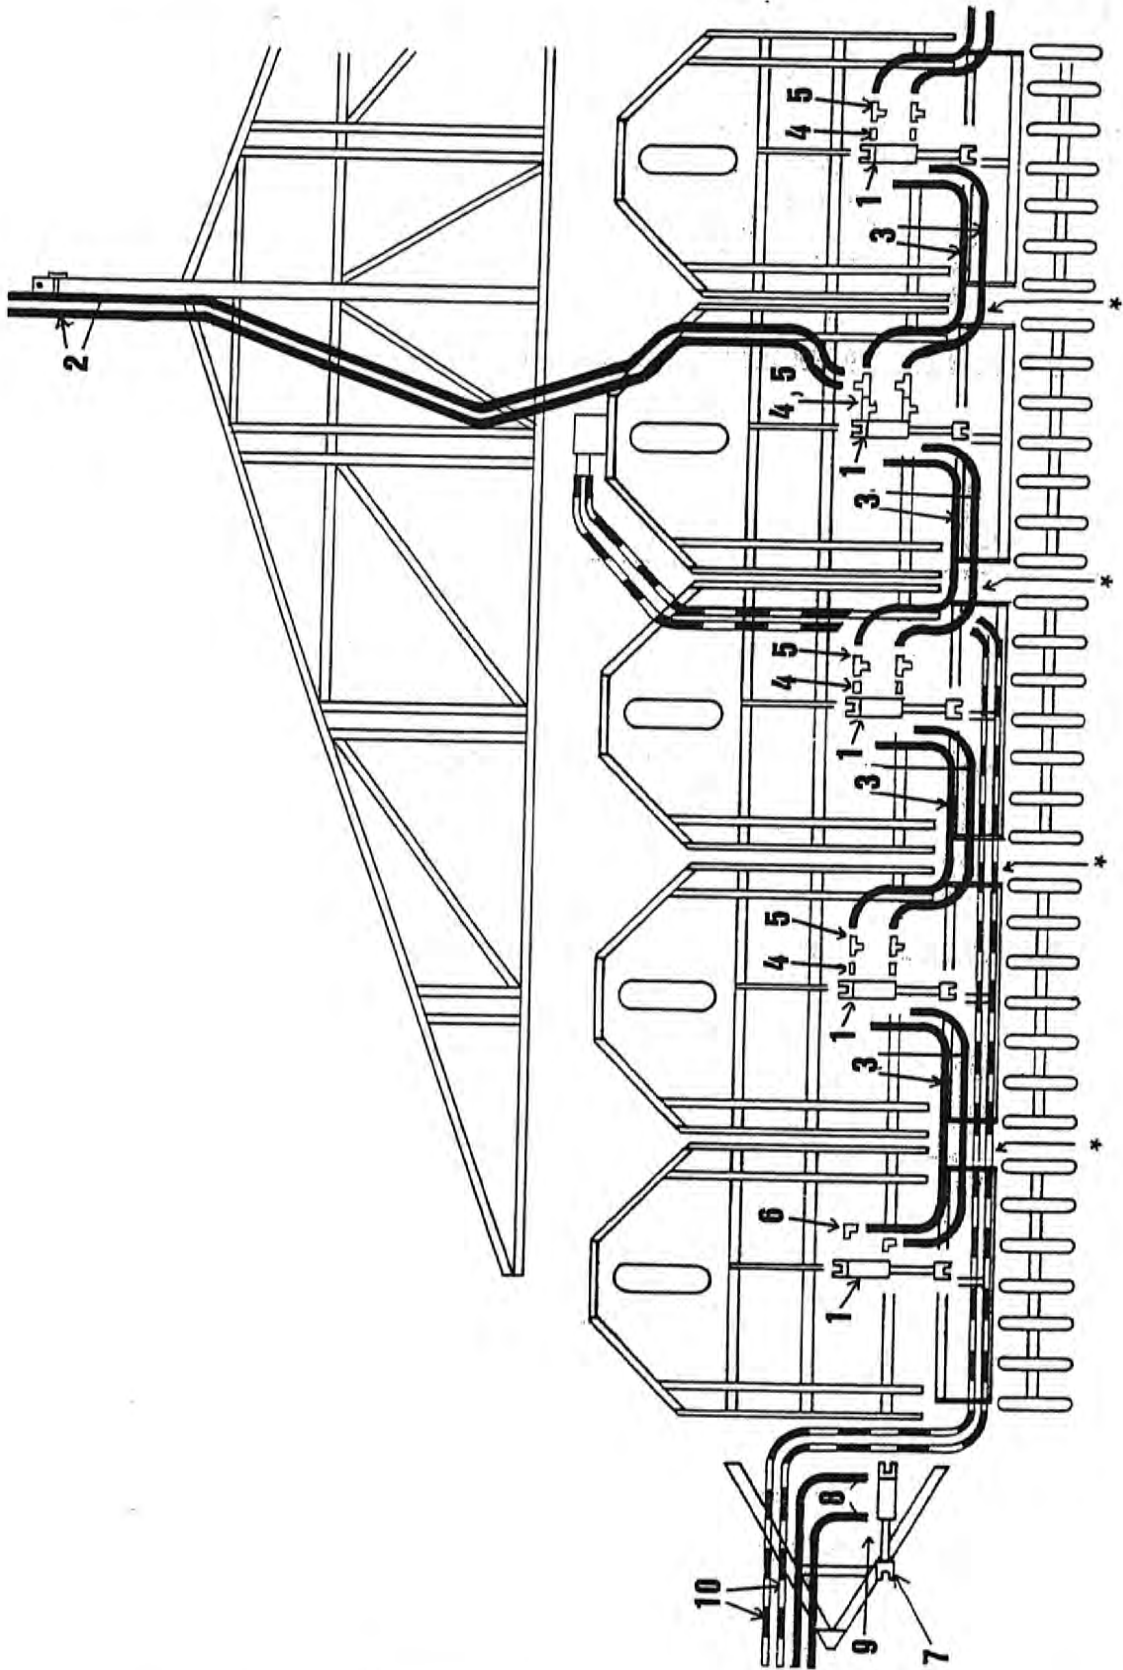

* Hose Clamp Location
See Page 44 for Listing

8 Drill Hydraulics 57

Item	Part Number	Qty.	Description
1	4100039	8	3" x 8" Cylinders
2	3700141	2	1/2" Hose 380"
3	3700132	14	1/2" Hose 115"
4	3800009	14	1/2" Tee
5	3800086	14	1/2" x 1 1/2" Nipples
6	3800008	4	1/2" Street Ells
			Tow Hitch
7	4100002	1	3" x 12" Cylinders
8	3700130	2	3/8" Hose 160"
9	3800019	2	3/8" x 1/2" Hose Hitch Lift
10	3700138	2	3/8" Hose 600"