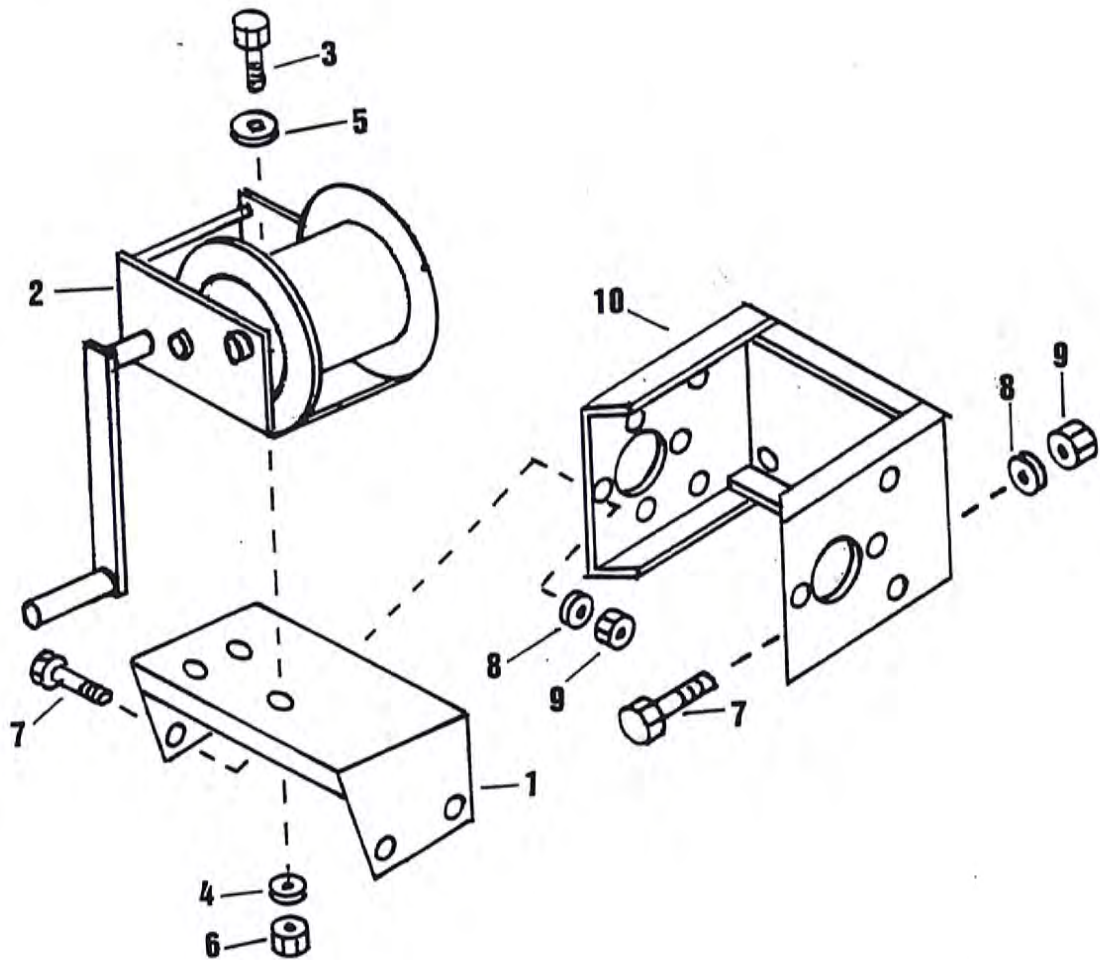

* Hose Clamp Location
See Page 44 for Listing

8 Drill Hydraulics 57

Item	Part Number	Qty.	Description
1	4100039	8	3" x 8" Cylinders
2	3700141	2	1/2" Hose 380"
3	3700132	14	1/2" Hose 115"
4	3800009	14	1/2" Tee
5	3800086	14	1/2" x 1 1/2" Nipples
6	3800008	4	1/2" Street Ells
			Tow Hitch
7	4100002	1	3" x 12" Cylinders
8	3700130	2	3/8" Hose 160"
9	3800019	2	3/8" x 1/2" Hose Hitch Lift
10	3700138	2	3/8" Hose 600"

58 Hitch Lift Orbit Motor Unit

Item	Part Number	Qty.	Description
1	8800111	1	Frame
2	3900003	1	Motor Char Lynn 101-1031 H-207
3	8800112	1	Winch Drum
4	8800113	1	Shaft Coupler
5	2000002	1	1" Bearing
6	4800153	2	5/16" x 3/4" Carriage Bolts
7	5000022	2	5/16" Lock Washers
8	4900003	2	5/16" Standard Nuts
9	3800008	2	1/2" 90° Street 'L's'
10	3800005	1	1/2" Close Nipple
11	3800118	1	1/2" One Way w/1/16" Restrictor
12	3800019	2	1/2" to 3/8" Hex Bushings
13	4800082	2	1/2" x 1 1/2" Bolts
14	5000006	6	1/2" Lock Washer
15	4900001	6	1/2" Standard Nuts
16	6200010	2	1/4" x 1" Keys
17	4800227	2	5/16" Set Screws
18	2100003	2	Flangettes
19	4800018	4	1/2" x 1 1/4" Bolts
20	5000023	2	5/16" Flat Washer