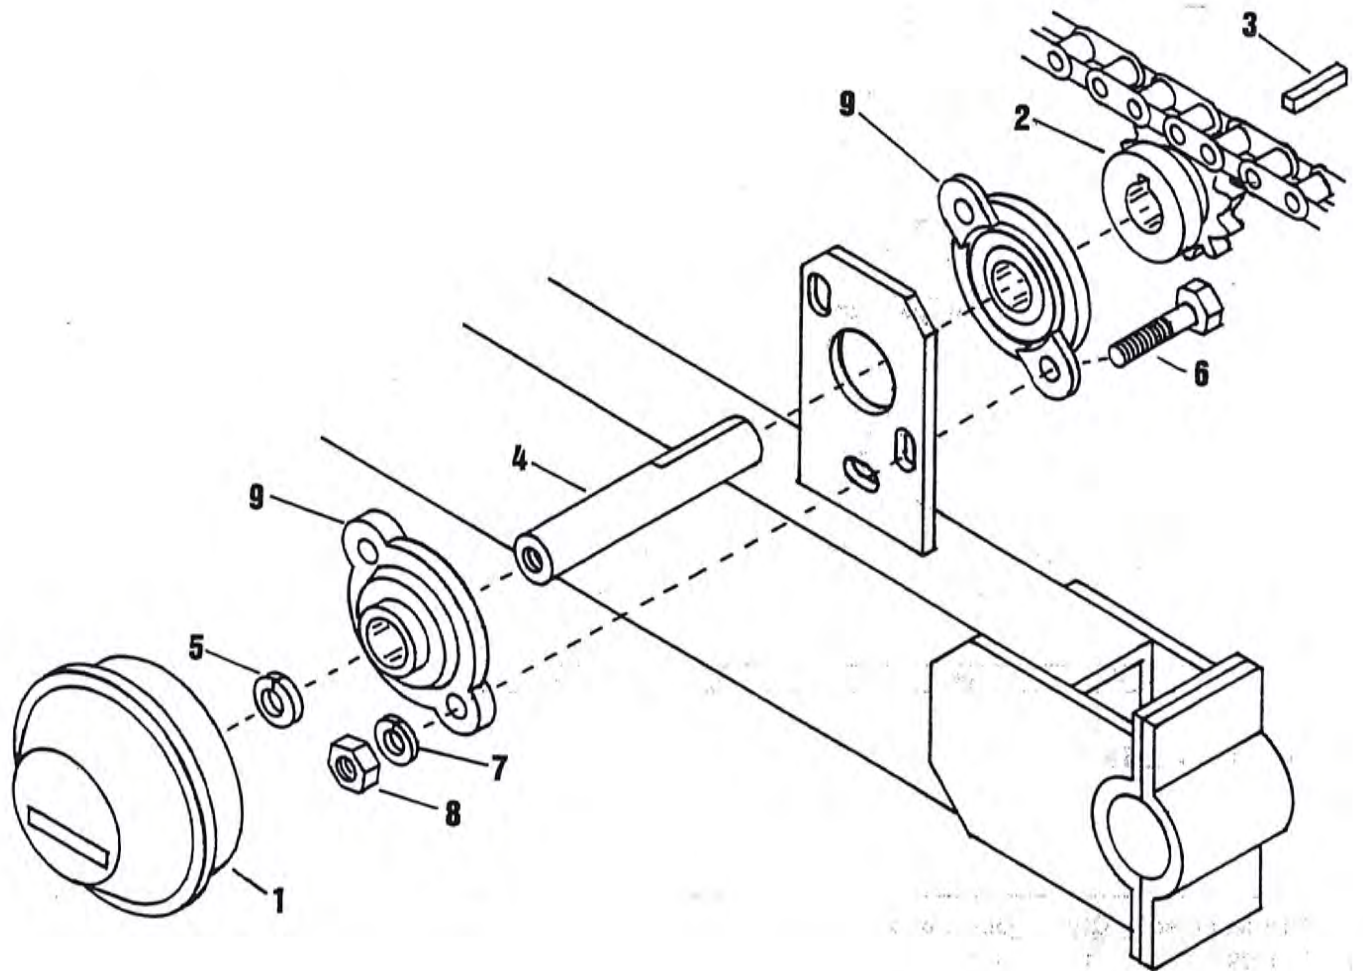

Item	Part Number	Qty.	Description
1	7500195	1	Acre Counter 576 Rev's Acre
2	1000055	1	5012 1" Bore Sprocket
3	6200005	1	1/4" Key
4	8800091	1	1" x 5" Shaft
5	5000006	1	1/2" Lock Washer
6	4800142	2	3/8" x 1 3/4" Bolt
7	5000019	2	3/8" Lock Washer
8	4900002	2	3/8" Nut
9	1900010	2	1 Cast Flange Brg